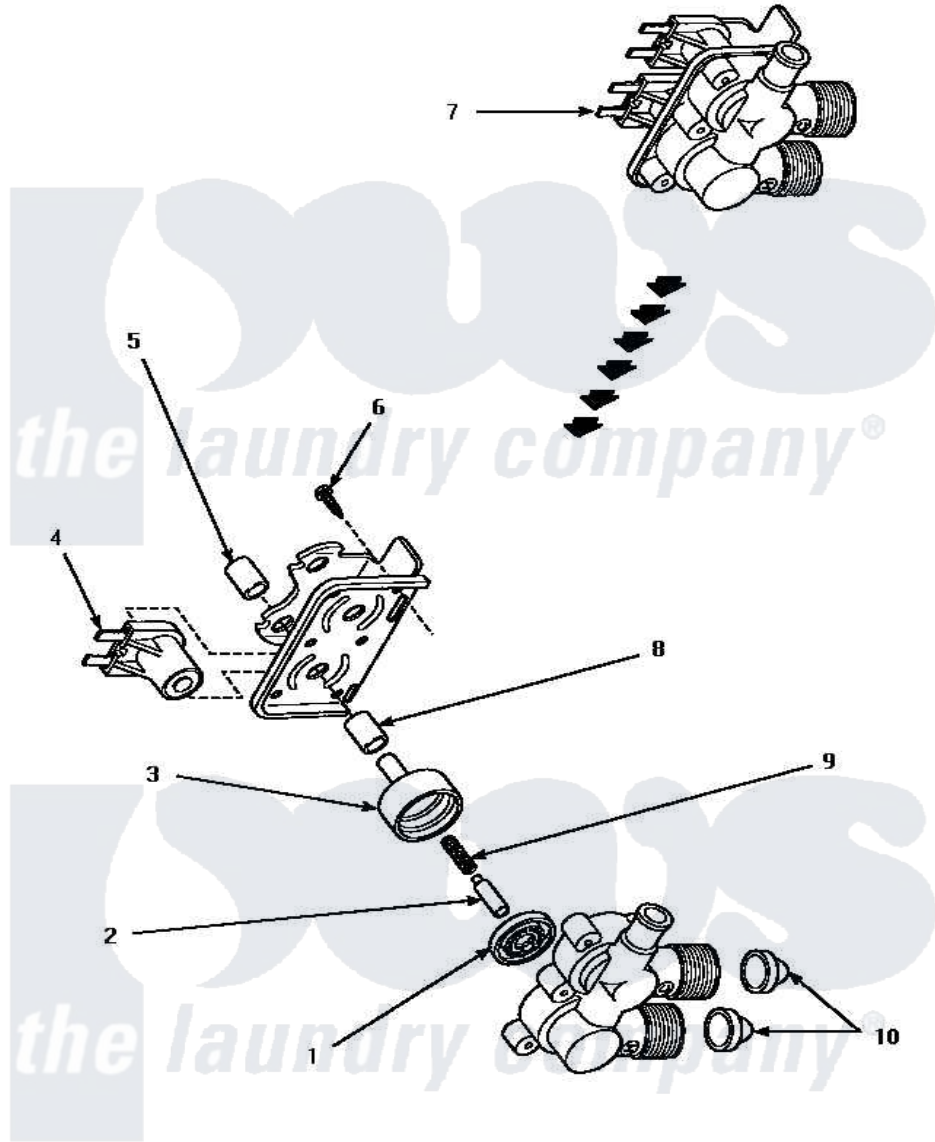

# Amana CW4202W (BOM: PCW4202W) 10 - MIXING VALVE ASSY

## MIXING VALVE ASSEMBLY

Amana [Residential Amana CW4202W \(BOM: PCW4202W\) Washer Parts](#) Parts Diagram 10 - MIXING VALVE ASSY

[Click on the part number to view part](#)

Item	Original Part Number	Replaced By	Status	Part Description
1	24134		Not Available	DIAPHRAGM
2	24132		Not Available	ARMATURE
3	<a href="#">24130</a>			Guide, Armature
4	33930A	<a href="#">33930</a>		Valve, Mixing
5	24128		Not Available	SLEEVE, LONG
6	25817C		Not Available	SCREW
7	34963	<a href="#">34963P</a>		Valve Mixing Package
8	24129		Not Available	SLEEVE, SHORT
9	23224E		Not Available	SPRING
10	24122	<a href="#">22002960</a>		Strainer, Washer Inlet