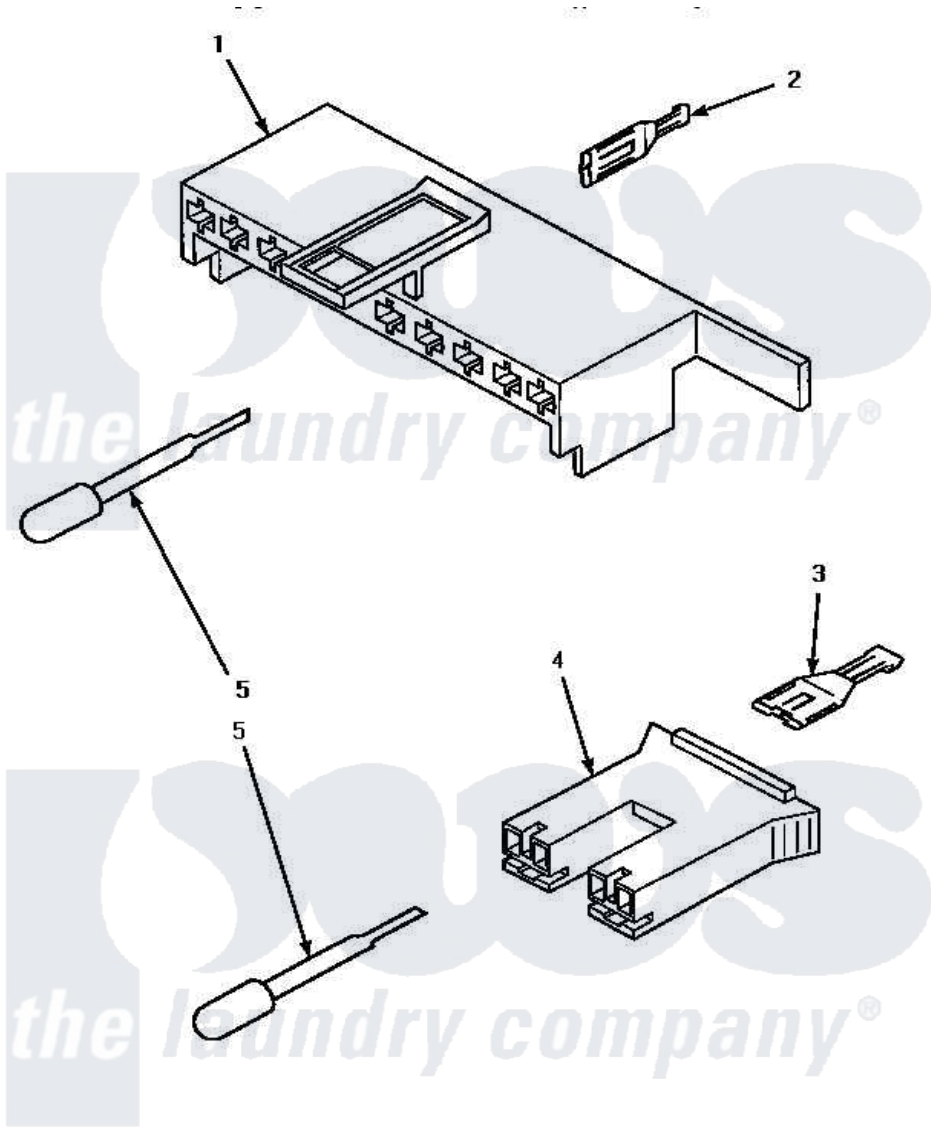

Amana CW4202W (BOM: PCW4202W) 11 - MIXING VLV & MTR CONN BLOCKS/TERM & TOOL

MIXING VALVE AND MOTOR CONNECTION BLOCKS, TERMINALS AND TERMINAL EXTRACTOR TOOL

Amana Residential Amana CW4202W (BOM: PCW4202W) Washer Parts Parts Diagram 11 - MIXING VLV & MTR CONN BLOCKS/TERM & TOOL

Click on the part number to view part

Item	Original Part Number	Replaced By	Status	Part Description
1	34677			10 Circuit Plug
2	Y00188			Molex Terminal
3	Y00121		Not Available	SPADE TERMINAL(12 GAUGE) (1/4 INCH-(2) 18 GAUGE WIRES O
4	34676			Plug
"	34675		Not Available	PLUG
5	283P4			Terminal Extractor Tool