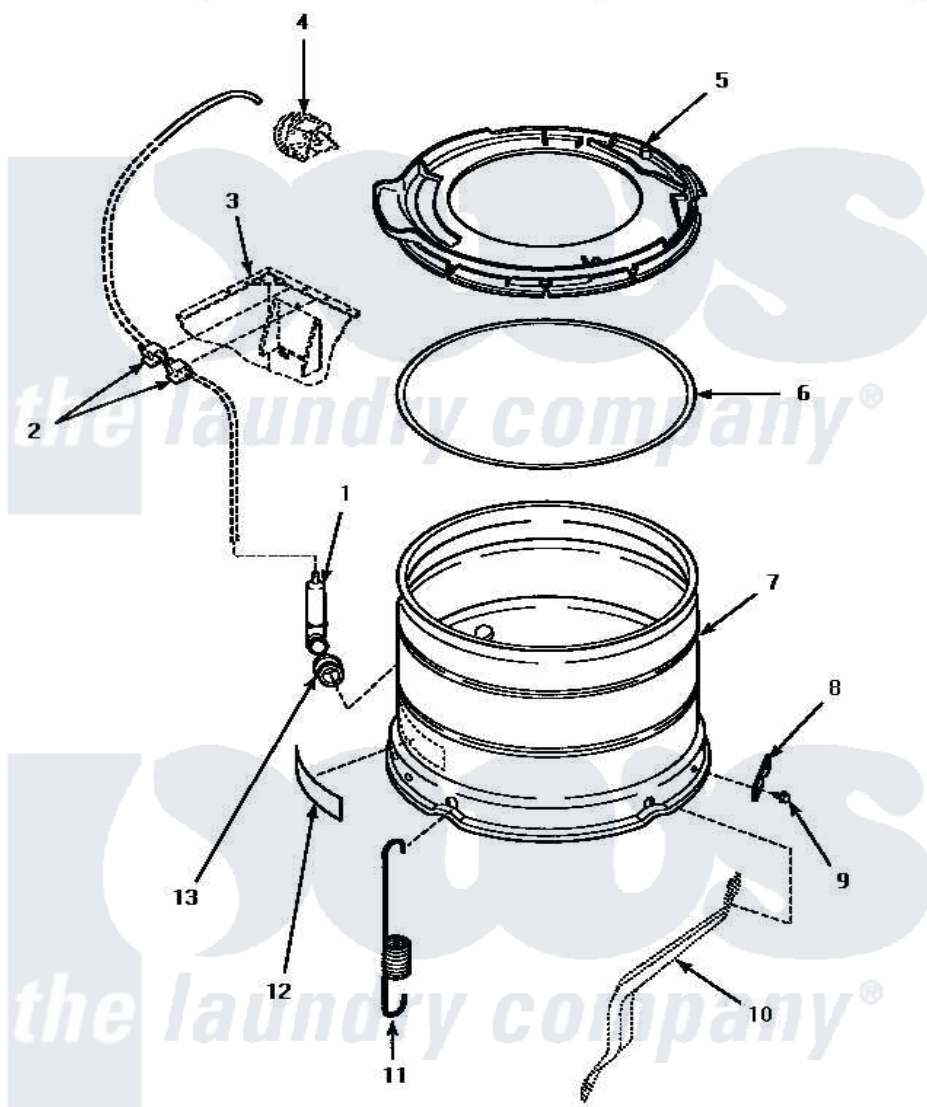

Amana CW4202W (BOM: PCW4202W) 13 - OUTER TUB, COVER & PRESSURE HOSE

OUTER TUB, COVER AND PRESSURE HOSE

Amana Residential Amana CW4202W (BOM: PCW4202W) Washer Parts Parts Diagram 13 - OUTER TUB, COVER & PRESSURE HOSE

[Click on the part number to view part](#)

Item	Original Part Number	Replaced By	Status	Part Description
1	30907	40008501		Assembly, Pressure Bulb
2	21036			Clip, Cable
3	Y00000000		Not Available	SEE NOTE CABINET
4	Y00000000		Not Available	SEE NOTE PRESSURE SWITCH
5	36025	36025P		Assembly, Tub Cover and Gasket
6	32857			Gasket, Tub Cover Small
7	34438P			Assembly, Outer Tub
8	27926			Plate, Leg .063
9	35369	40128701		Screw, 5/16-18 X .50
10	Y00000000		Not Available	SEE NOTE SUPPORT LEG
11	35948			Spring, Leg-Large Tub
12	500049		Not Available	STICKER
13	29175	40037801		Grommet