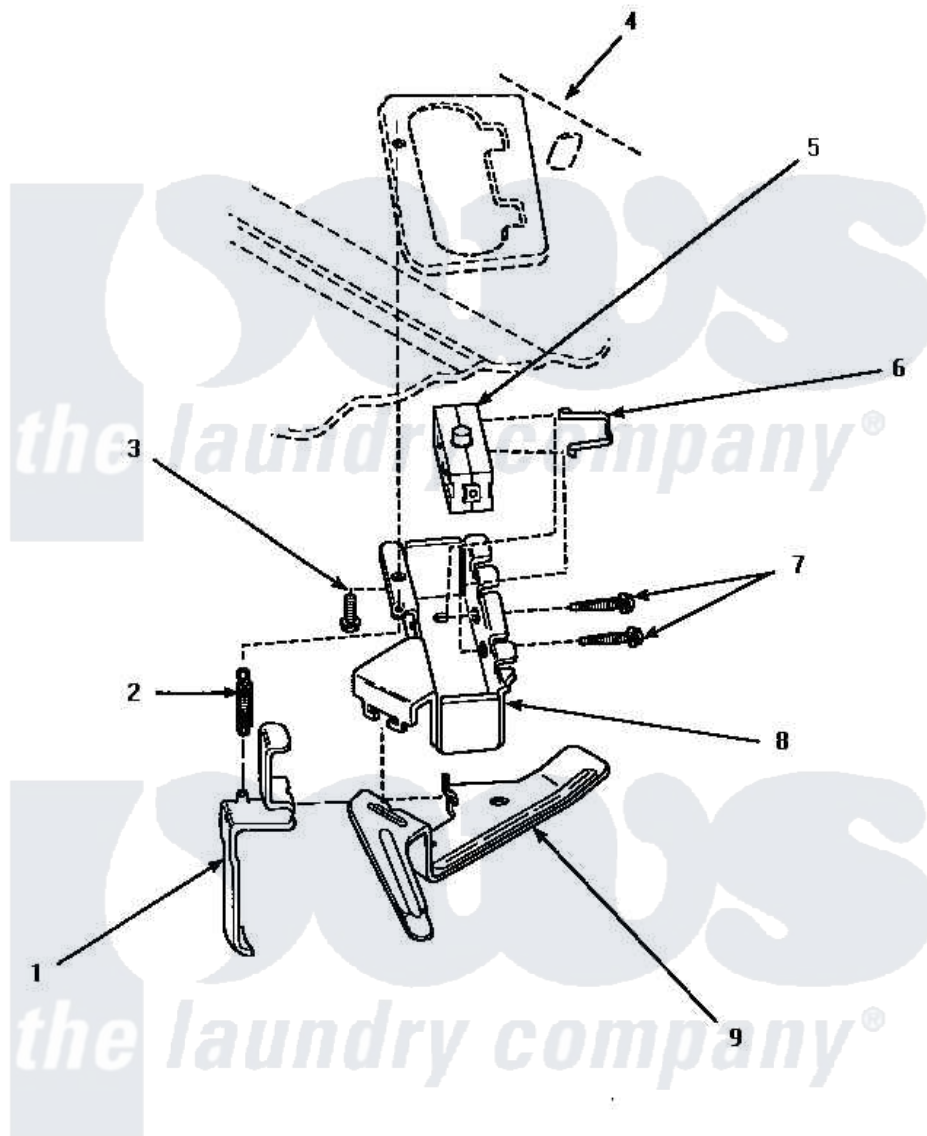

Amana CW4202W (BOM: PCW4202W) 14 - OUT-OF-BALANCE SWITCH

OUT-OF-BALANCE SWITCH

Amana [Residential Amana CW4202W \(BOM: PCW4202W\) Washer Parts](#) Parts Diagram 14 - OUT-OF-BALANCE SWITCH

[Click on the part number to view part](#)

Item	Original Part Number	Replaced By	Status	Part Description
1	33442			Lever, Unbalanced Load
2	33443			Spring
3	23962	W10116760		Screw
4	Y00000000		Not Available	SEE NOTE CABINET TOP
5	33445	27001095		Switch, Lid
6	33433		Not Available	CLIP,HOLDER-SWITCH
7	36510			Screw
8	36497P			Kit, Switch Holder
9	33441			Arm, Actuator