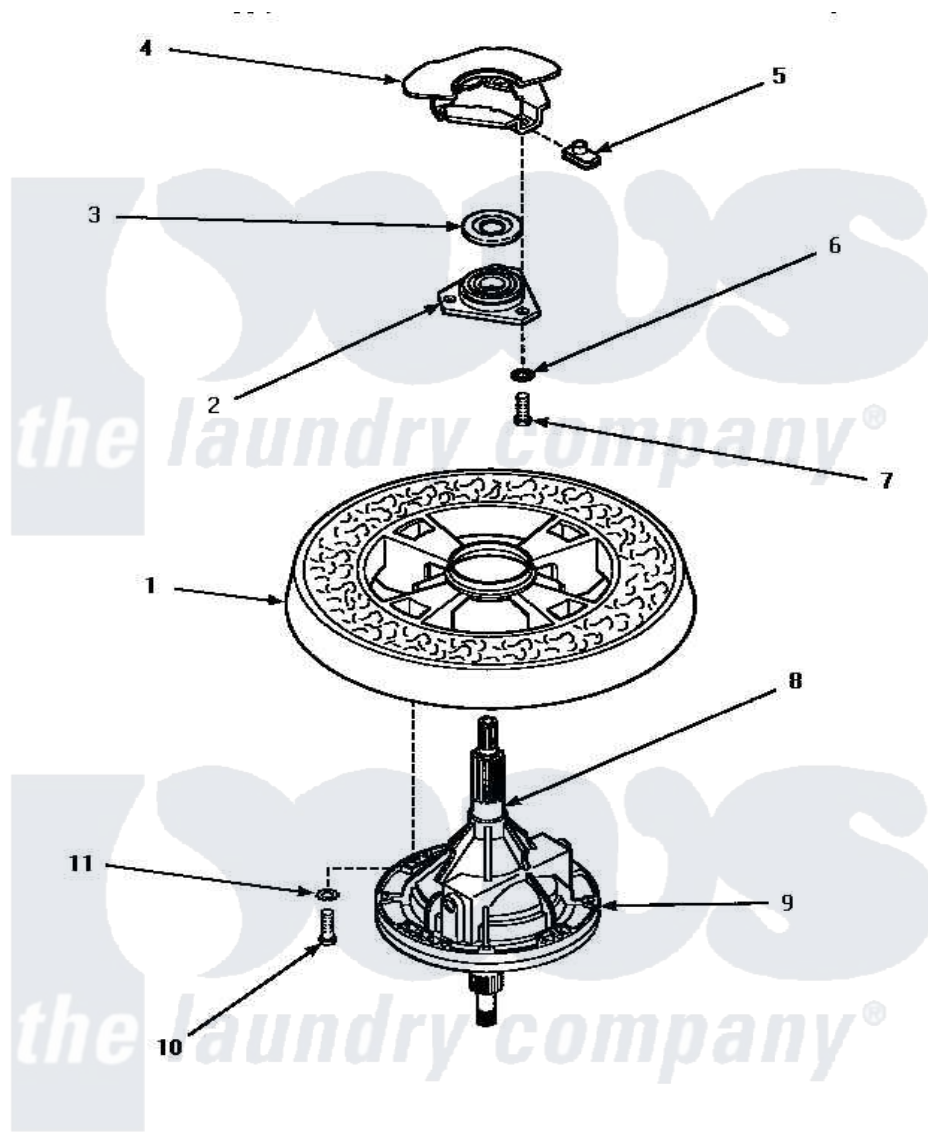

# Amana CW4202W (BOM: PCW4202W) 18 - TRANSMISSION ASSY & BALANCE RING

## TRANSMISSION ASSEMBLY AND BALANCE RING

Amana [Residential Amana CW4202W \(BOM: PCW4202W\) Washer Parts](#) Parts Diagram 18 - TRANSMISSION ASSY & BALANCE RING

[Click on the part number to view part](#)

Item	Original Part Number	Replaced By	Status	Part Description
1	34731		Not Available	ASSY,BALANCE RING-COMPL
2	27182	<a href="#">40004201P</a>		Main Bearing Assembly
3	<a href="#">27187</a>			Flinger
4	Y00000000		Not Available	SEE NOTE OUTER TUB
5	<a href="#">27222</a>			Nut, Retainer 5/16-18
6	<a href="#">04366</a>			Lockwasher, 5/16intshkp
7	01355		Not Available	SCREW
8	<a href="#">27604P</a>			Never-Seeze 1 Oz Tube
9	Y34526	<a href="#">34526P</a>		Assembly, Transmission
10	27200		Not Available	CAP SCREW
11	<a href="#">02431</a>			Lockwasher, 1/4 Ext Shk