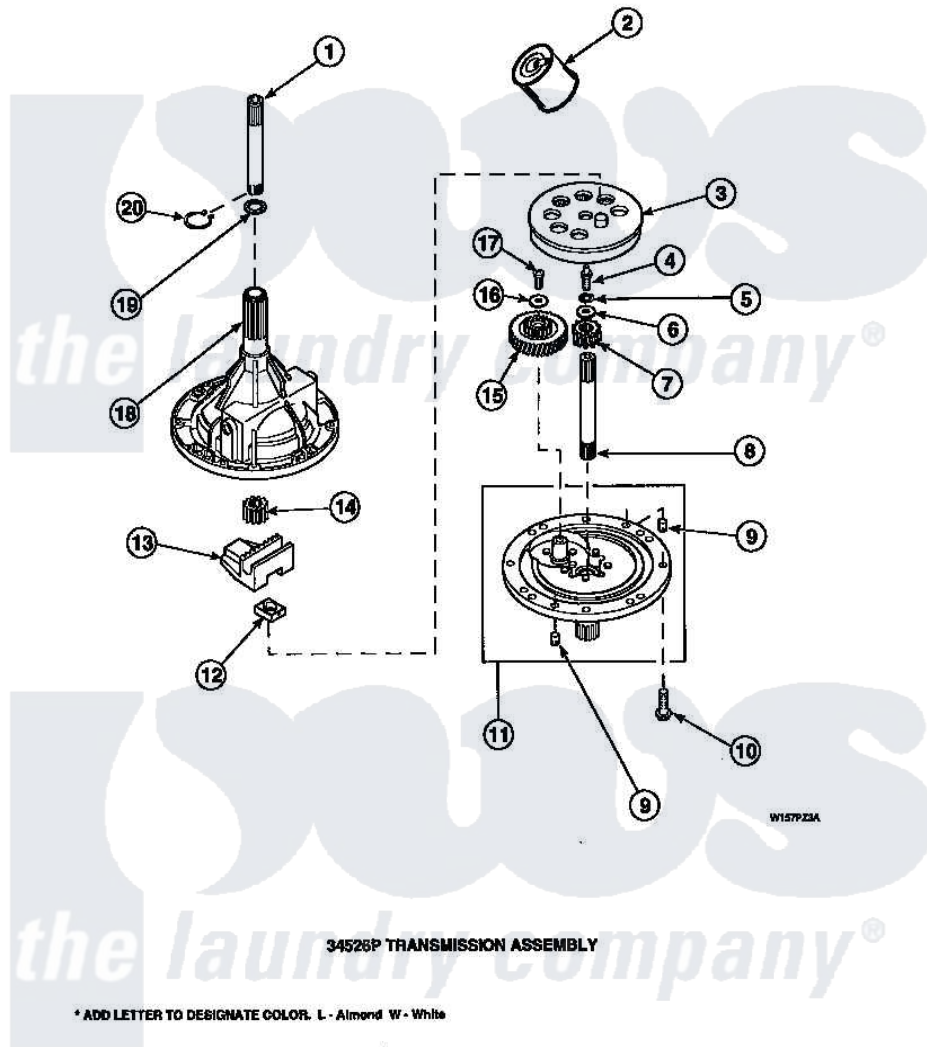

Amana CW4202W2 (BOM: PCW4202W2 A) 01 - 34526P TRANSMISSION ASSY

Amana Residential Amana CW4202W2 (BOM: PCW4202W2 A) Washer Parts Parts Diagram 01 - 34526P TRANSMISSION ASSY
 Click on the part number to view part

Item	Original Part Number	Replaced By	Status	Part Description
1	Y36570			Shaft, Output
2	27243P			Oil, CW Transmission F-
3	26577			Assembly, Gear And Stud
4	27030		Not Available	SCREW, 1/4-20 SPECIAL
5	21456			Lockwasher, 1/4 Intshkp
6	26509	40041501		Washer
7	36562			Pinion, Drive
8	34853			Shaft, Input
9	27172			Pin, Dowel
10	32814		Not Available	SCREW, 1/4-20X7/8 SERRA
11	38290			Assembly, Cover
12	26493			Slide
13	Y31526			Rack
14	27003			Pinion, Agitator
15	29161			Gear, Reduction

16	29260	Not Available	WASHER
17	29273		Screw, 1/4-20 X 3/8
18	33223	Not Available	ASSY, TRANSMISSION CASE
19	35092		Washer, 3628id X 1.00 X .056
20	27197		Ring, Retaining
NI	37577P	Not Available	SEALANT