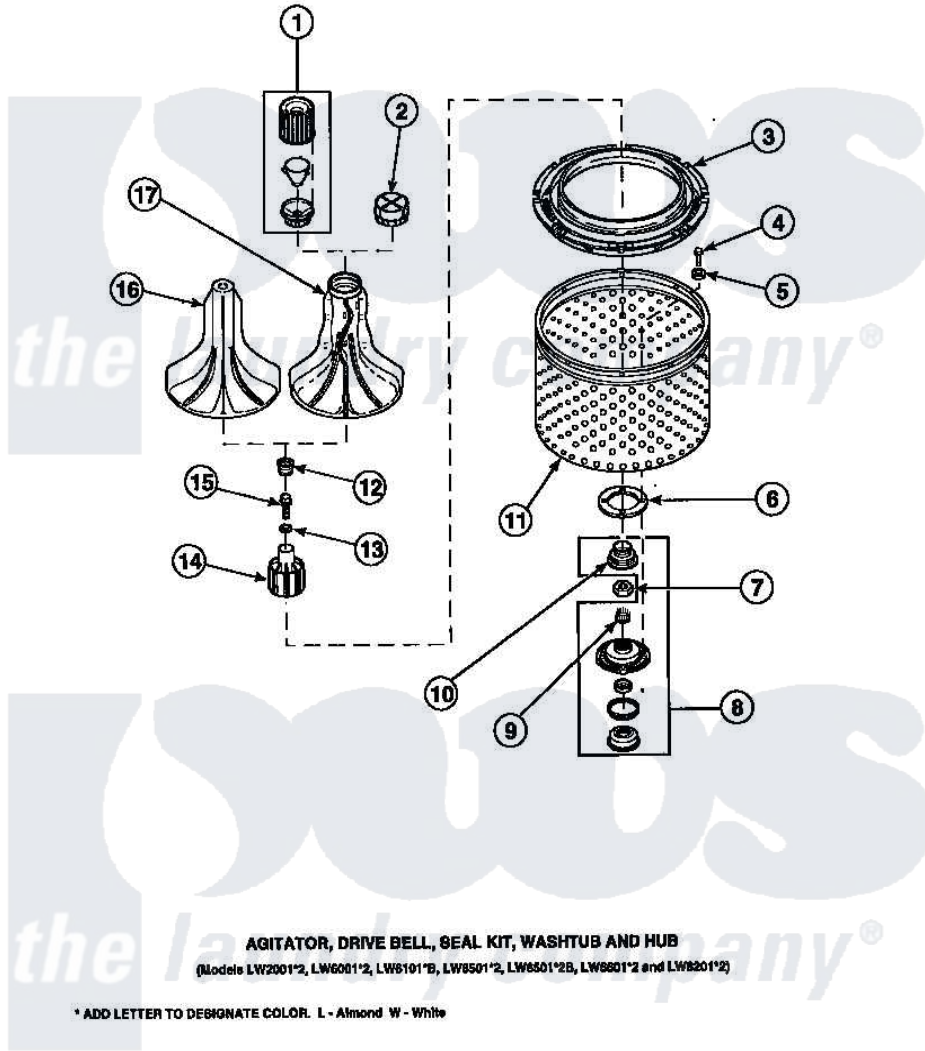

Amana CW4202W2 (BOM: PCW4202W2 A) 02 - AGITATOR/DRIVE BELL/SEAL KIT/TUB & HUB

Amana Residential Amana CW4202W2 (BOM: PCW4202W2 A) Washer Parts Parts Diagram 02 - AGITATOR/DRIVE BELL/SEAL KIT/TUB & HUB
 Click on the part number to view part

Item	Original Part Number	Replaced By	Status	Part Description
1	36542	40002101W		Assembly, Fabric Softner
2	36515			Cap, Agitator
3	35035			Guard, Clothes
4	27202	W10116787		Screw
5	28094			Gasket
7	Y29220	40016301		Nut, Lock
8	495P3	R9900552		Hub And Seal
9	29728	40008301		Insert, Spline
10	36425	40016101		Seal, Bell Drive
12	36511	40008401		Plug, Bell
13	36472			O-Ring
14	36443P	R9900189		Kit, Drive Bell And Seal
15	34288	40065102		Screw, Shoulder 1/4
16	33513			Agitator, Short-Coin
17	33174	40000501W		Agitator, Flex Vane