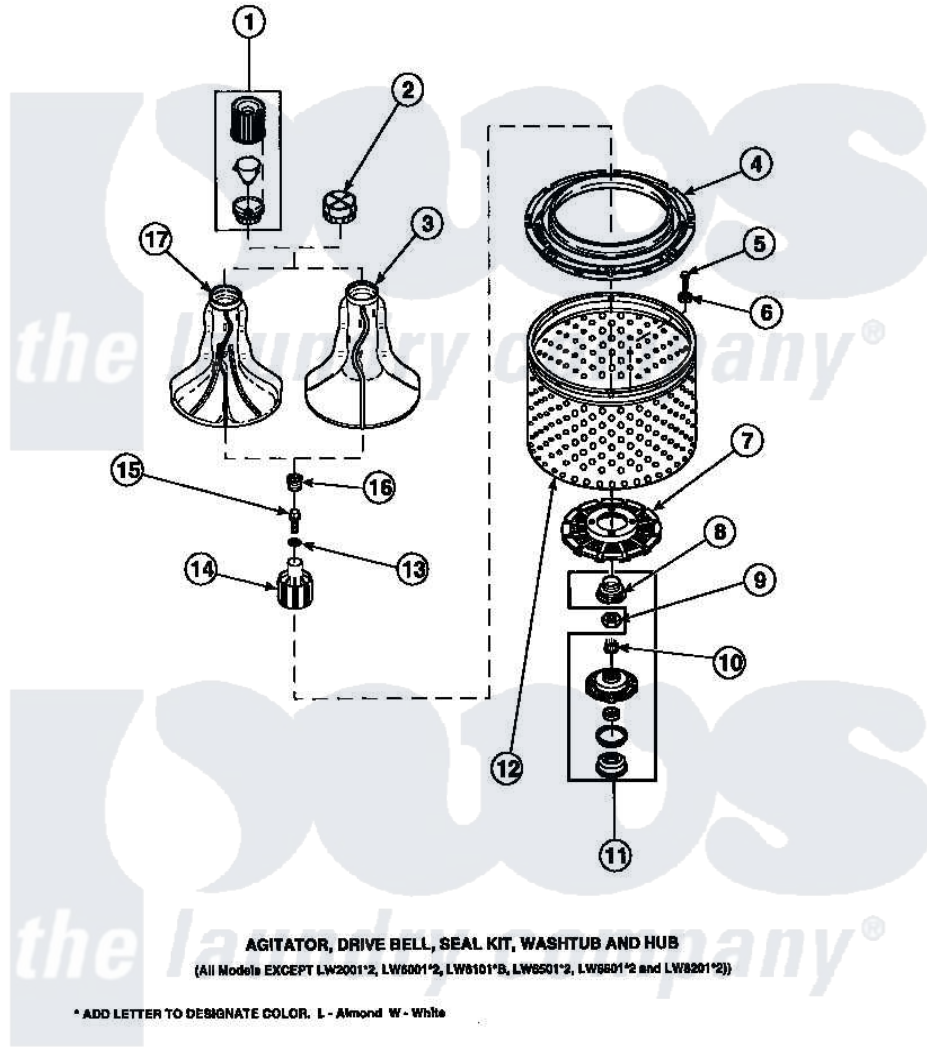

Amana CW4202W2 (BOM: PCW4202W2 A) 03 - AGITATOR/DRIVE BELL/SEAL KIT/TUB & HUB

Amana Residential Amana CW4202W2 (BOM: PCW4202W2 A) Washer Parts Parts Diagram 03 - AGITATOR/DRIVE BELL/SEAL KIT/TUB & HUB
 Click on the part number to view part

Item	Original Part Number	Replaced By	Status	Part Description
2	36515			Cap, Agitator
4	35035			Guard, Clothes
5	27202	W10116787		Screw
6	28094			Gasket
7	32998	39371		Filter Lin
8	36425	40016101		Seal, Bell Drive
9	Y29220	40016301		Nut, Lock
10	29728	40008301		Insert, Spline
11	495P3	R9900552		Hub And Seal
12	34518P		Not Available	WASHTUB STAINLESS STEEL
"	33503P	39240P		Wash Tub
13	36472			O-Ring
14	36443P	R9900189		Kit, Drive Bell And Seal
15	34288	40065102		Screw, Shoulder 1/4