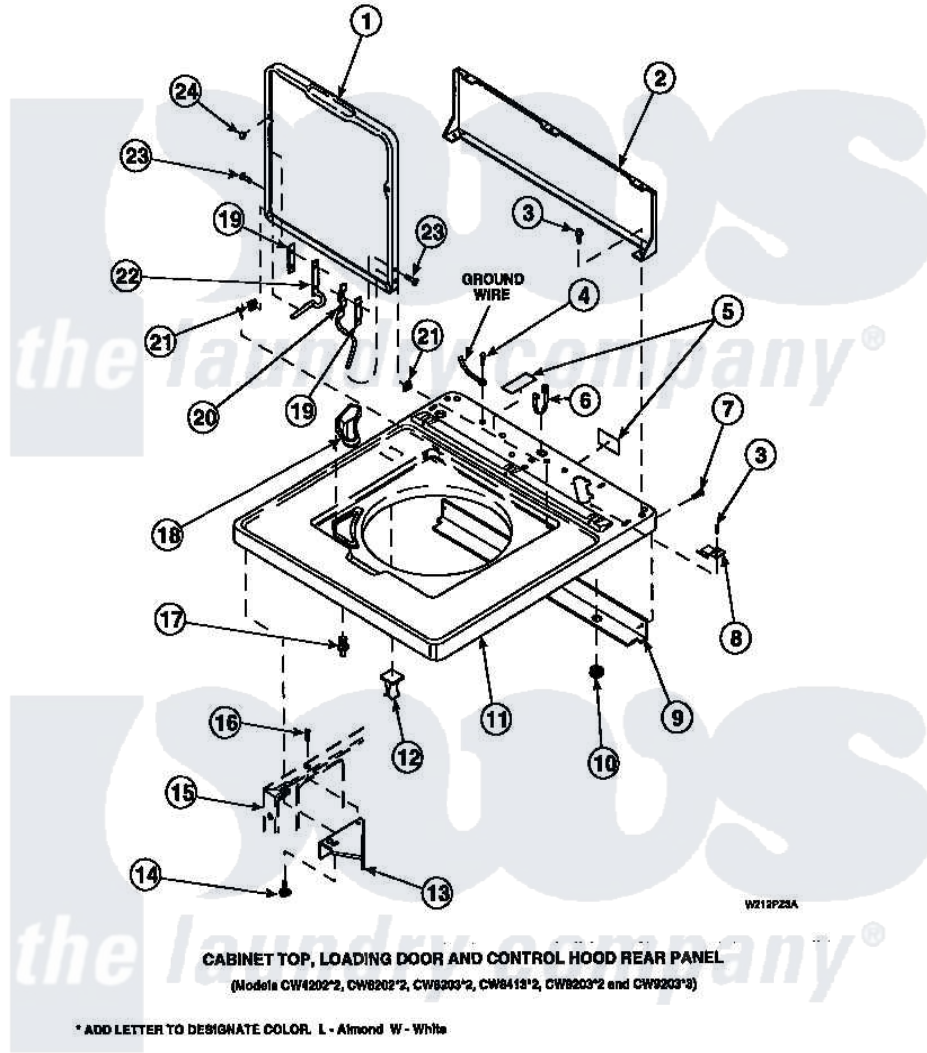

Amana CW4202W2 (BOM: PCW4202W2 A) 05 - CAB TOP/LOADING DR & CTRL HOOD REAR PAN

Amana Residential Amana CW4202W2 (BOM: PCW4202W2 A) Washer Parts Parts Diagram 05 - CAB TOP/LOADING DR & CTRL HOOD REAR PAN
 Click on the part number to view part

Item	Original Part Number	Replaced By	Status	Part Description
2	34903		Not Available	PANEL, BACK HOOD (USE 37782)
3	23962	W10116760		Screw
4	52909			Screw, 10B-16 X 1/2 HeX
5	500316		Not Available	LABEL, WARNING-DISCONNECT POWER
6	21903	211881		Grommet, Cord Part Not Used-Gas Models Only
7	27196	27001200		Screw
8	35887	40063901		Clip, Hold Down
9	34228			Shield, Top
10	80262		Not Available	GROMMET
11	34902P		Not Available	TOP
13	36034			Bracket, Director-Module
14	Y31644	27001200		Screw
15	34475P		Not Available	CABINET

16	36035	Not Available	SCREW,8-18X3/8 PHIL FLT HD
17	56534		Barrel, Support
18	34776	Not Available	DISPENSER,BLEACH
19	34338		Gasket, Hinge
20	36437		Hinge, Lid R
21	33446	40008201	Bushing, Hinge
22	36438		Hinge, Lid Left
23	34337	W10119828	Screw, Lid Hinge Mounting
24	21685	40038001	Bumper