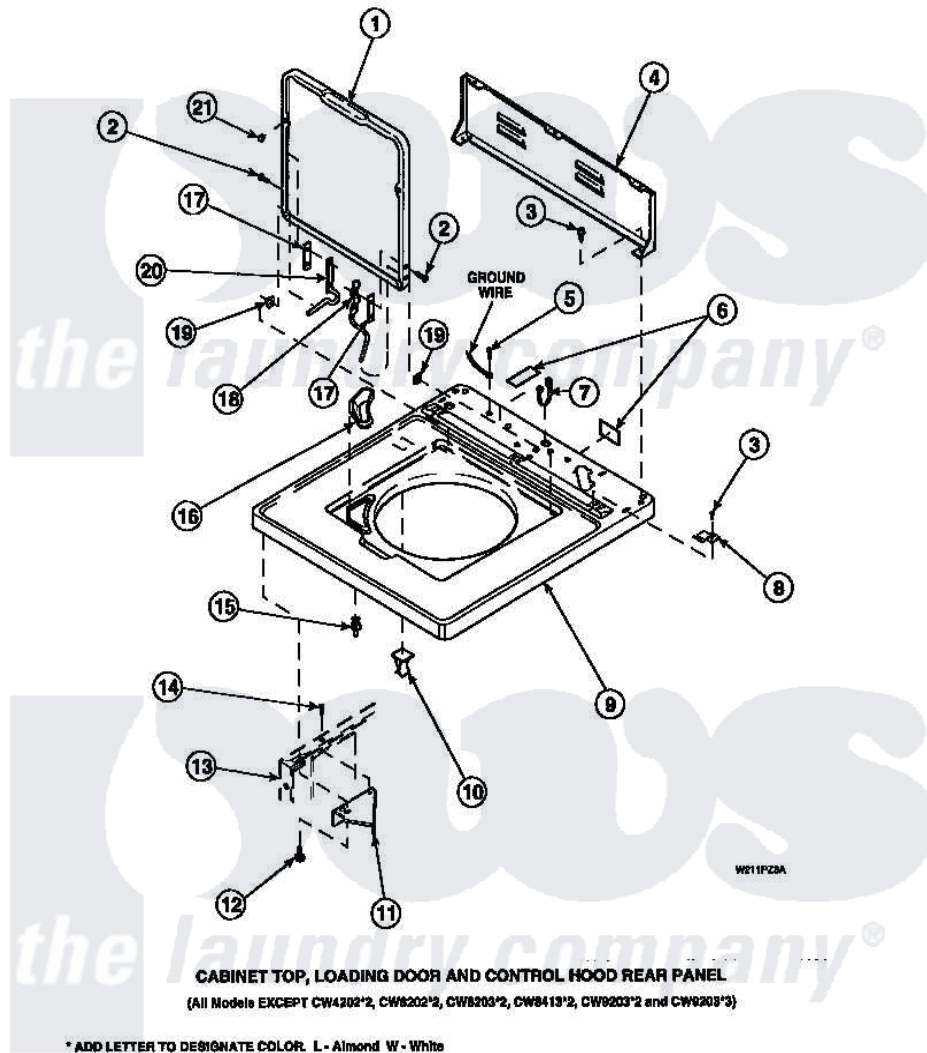

**Amana CW4202W2 (BOM: PCW4202W2 A) 06 - CAB TOP/LOADING DR & CTRL HOOD REAR PAN**

Amana Residential Amana CW4202W2 (BOM: PCW4202W2 A) Washer Parts Parts Diagram 06 - CAB TOP/LOADING DR & CTRL HOOD REAR PAN  
 Click on the part number to view part

Item	Original Part Number	Replaced By	Status	Part Description
1	33541P		Not Available	LID
2	34337	<a href="#">W10119828</a>		Screw, Lid Hinge Mounting
3	23962	<a href="#">W10116760</a>		Screw
4	34903		Not Available	PANEL, BACK HOOD (USE 37782)
5	<a href="#">52909</a>			Screw, 10B-16 X 1/2 HeX
6	24903		Not Available	STICKER,DISCONNECT POW
7	21903	<a href="#">211881</a>		Grommet, Cord Part Not Used-Gas Models Only
8	35887	<a href="#">40063901</a>		Clip, Hold Down
9	34902P		Not Available	TOP
11	<a href="#">36034</a>			Bracket, Director-Module
12	Y31644	<a href="#">27001200</a>		Screw
13	34475P		Not Available	CABINET
14	36035		Not Available	SCREW,8-18X3/8 PHIL FLT

14	30033	Not Available	HD
15	<a href="#">56534</a>		Barrel, Support
16	34776	Not Available	DISPENSER,BLEACH
17	<a href="#">34338</a>		Gasket, Hinge
18	<a href="#">36437</a>		Hinge, Lid R
19	33446	<a href="#">40008201</a>	Bushing, Hinge
21	21685	<a href="#">40038001</a>	Bumper
NI	<a href="#">26594P</a>		Grease, Silicone - 2 Oz Tube