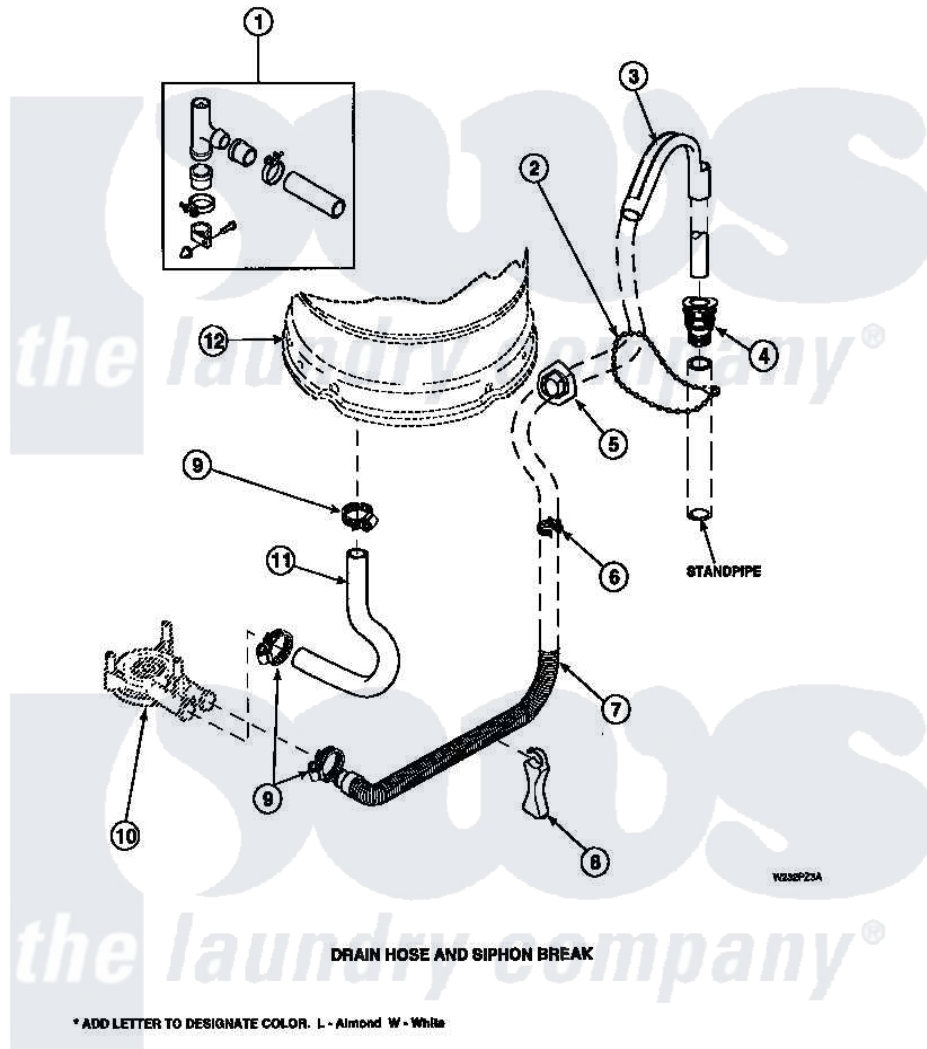

Amana CW4202W2 (BOM: PCW4202W2 A) 07 - DRAIN HOSE AND SIPHON BREAK

Amana Residential Amana CW4202W2 (BOM: PCW4202W2 A) Washer Parts Parts Diagram 07 - DRAIN HOSE AND SIPHON BREAK
 Click on the part number to view part

Item	Original Part Number	Replaced By	Status	Part Description
1	562P3	76660		Break-Sphn
2	33489	8539404		Tie-Wire
3	33615	22003814		Retainer, Drain Hose
4	36878	40008101		Adapter, Standpipe
5	32219			Relief, Strain
6	36014			Clip, Retainer-Hose
7	37245	40053901		Hose, Drain
8	36522			Hose Support
"	35487			Support, Hose
9	36802	285655		Clamp, Hose
10	36863P	27001233		Pump
11	35753			Hose, Tub To Pump-Ddp
"	35752			Hose, Tub To Pump-Ddp
12	34438P			Assembly, Outer Tub
"	34439P			Outer Tub