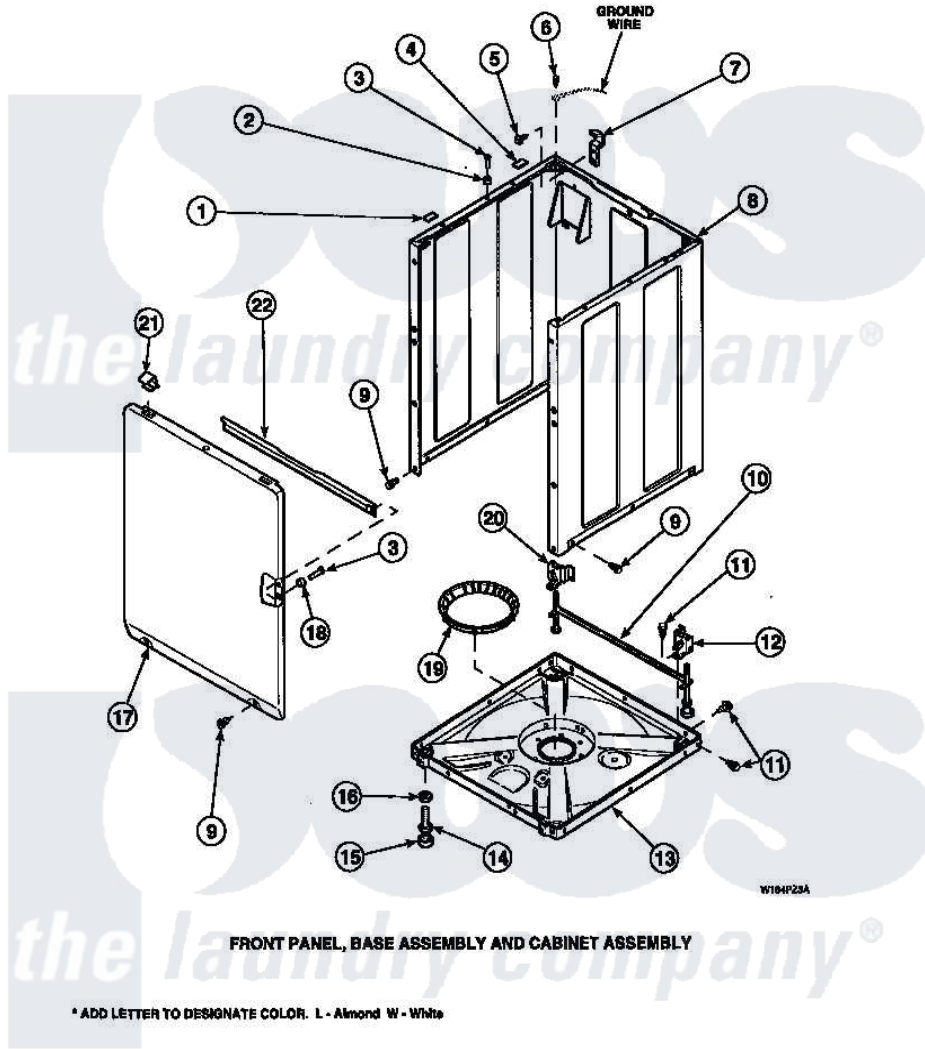

Amana CW4202W2 (BOM: PCW4202W2 A) 08 - FRONT PANEL, BASE ASSY AND CABINET ASSY

Amana Residential Amana CW4202W2 (BOM: PCW4202W2 A) Washer Parts Parts Diagram 08 - FRONT PANEL, BASE ASSY AND CABINET ASSY
 Click on the part number to view part

Item	Original Part Number	Replaced By	Status	Part Description
1	Y56128			Pad, Bumper
2	56079	505187		Locator, Panel
3	32671	Y014874		Screw, Idler Arm And Sleeve
4	36226			Pad, Bumper .25
5	34499		Not Available	SCREW, No.10B X 1/4 TAP IN HX
6	23962	W10116760		Screw
7	Y27103			Hinge, Hold-Down Lug
8	34475P		Not Available	CABINET
9	27196	27001200		Screw
10	34443			Assembly, Leg And Stabilier
11	35148		Not Available	SCREW, 1/4-14 X 3/8 HX HD
12	36036		Not Available	BRACKET, SLL-RIGHT
13	36599P			Assembly Nut/ Leg Base
"	34434P			Assembly Nut/Leg Base

14	Y34319	22003428	Leg, Adjustable
15	34318	40016001	Foot, Rubber
16	Y21899	40038101	Nut, Leg
17	34656P	Not Available	NOT GOOD No. SEE NOTE PNL, FRONT
18	28102		Locator, Panel
19	36108	Not Available	SNUBBER PAD & ISOLATOR
20	36037		Bracket, SII-Left
21	35865		Clip, Hold-Down Front Panel
22	Y35097	Not Available	BRACE, FRT PNL