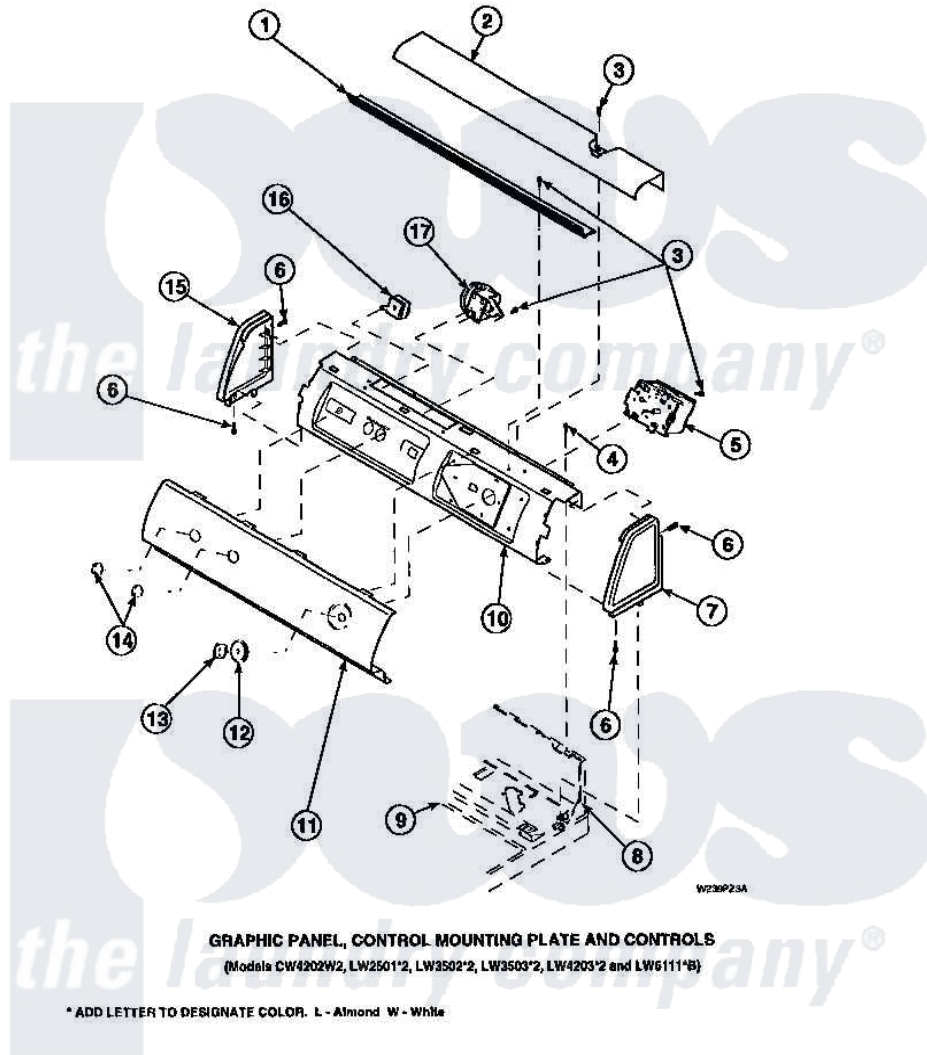

Amana CW4202W2 (BOM: PCW4202W2 A) 09 - GRAPHIC PANEL, CTRL
MTG PLATE AND CTRLS

Amana Residential Amana CW4202W2 (BOM: PCW4202W2 A) Washer Parts Diagram 09 - GRAPHIC PANEL,
CTRL MTG PLATE AND CTRLS
Click on the part number to view part

Item	Original Part Number	Replaced By	Status	Part Description
1	Y34826		Not Available	DIFFUSER,LAMP-CLEAR
2	34823		Not Available	COVER, TOP
3	23962	W10116760		Screw
4	34904	489355		Screw, 8 X 1/2
5	31239	31239P		Timer 3 Cycle Package
6	501086	90767		Screw, 8A X 3/8 HeX Washer Head Tapping
7	34815		Not Available	PANEL, END R.H. (BLK)
8	34903		Not Available	PANEL, BACK HOOD (USE 37782)
9	34902P		Not Available	TOP
10	34821		Not Available	CONTROL MOUNTING PLATE
11	Y36614		Not Available	PANEL, GRAPHICS
"	36865		Not Available	PANEL, GRAPHICS
12	34848			Assembly, Timer Skirt

13	34844	Not Available	KNOB,TIMER
14	34847		Assembly, Knob-Rotary
15	34816		Panel, End
16	35115		Switch, TemPerature 3 P
17	36045	40055101	Switch, Pressure