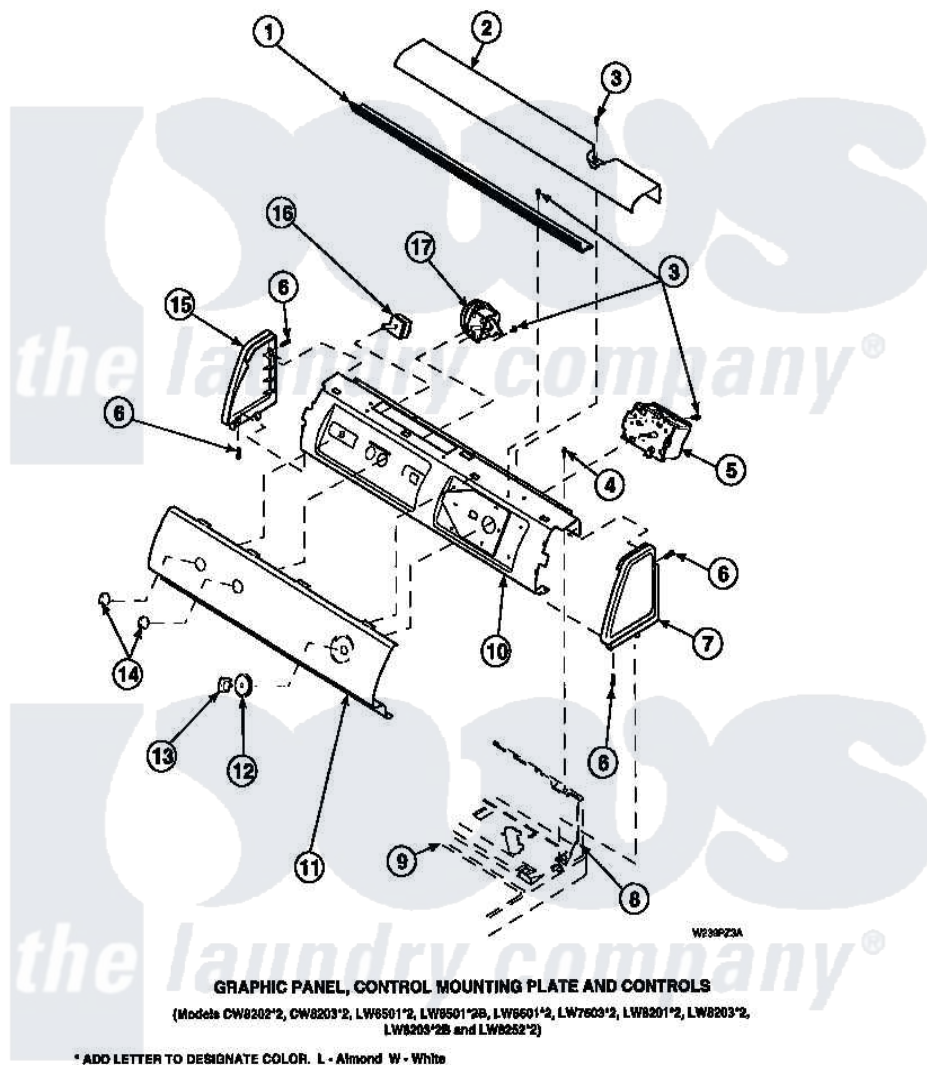

Amana CW4202W2 (BOM: PCW4202W2 A) 10 - GRAPHIC PANEL, CTRL MTG PLATE AND CTRLS

Amana Residential Amana CW4202W2 (BOM: PCW4202W2 A) Washer Parts Parts Diagram 10 - GRAPHIC PANEL, CTRL MTG PLATE AND CTRLS
 Click on the part number to view part

Item	Original Part Number	Replaced By	Status	Part Description
1	Y34826		Not Available	DIFFUSER,LAMP-CLEAR
3	23962	W10116760		Screw
4	34904	489355		Screw, 8 X 1/2
5	31239	31239P		Timer 3 Cycle Package
6	501086	90767		Screw, 8A X 3/8 HeX Washer Head Tapping
8	34903		Not Available	PANEL, BACK HOOD (USE 37782)
9	34902P		Not Available	TOP
10	34821		Not Available	CONTROL MOUNTING PLATE
11	37681W		Not Available	PANEL, GRAPHICS (WHITE)
"	36613		Not Available	GRAPHIC PANEL
16	35115			Switch, TemPerature 3 P
17	35010	39035		Switch, Pressure-Var
"	36045	40055101		Switch, Pressure