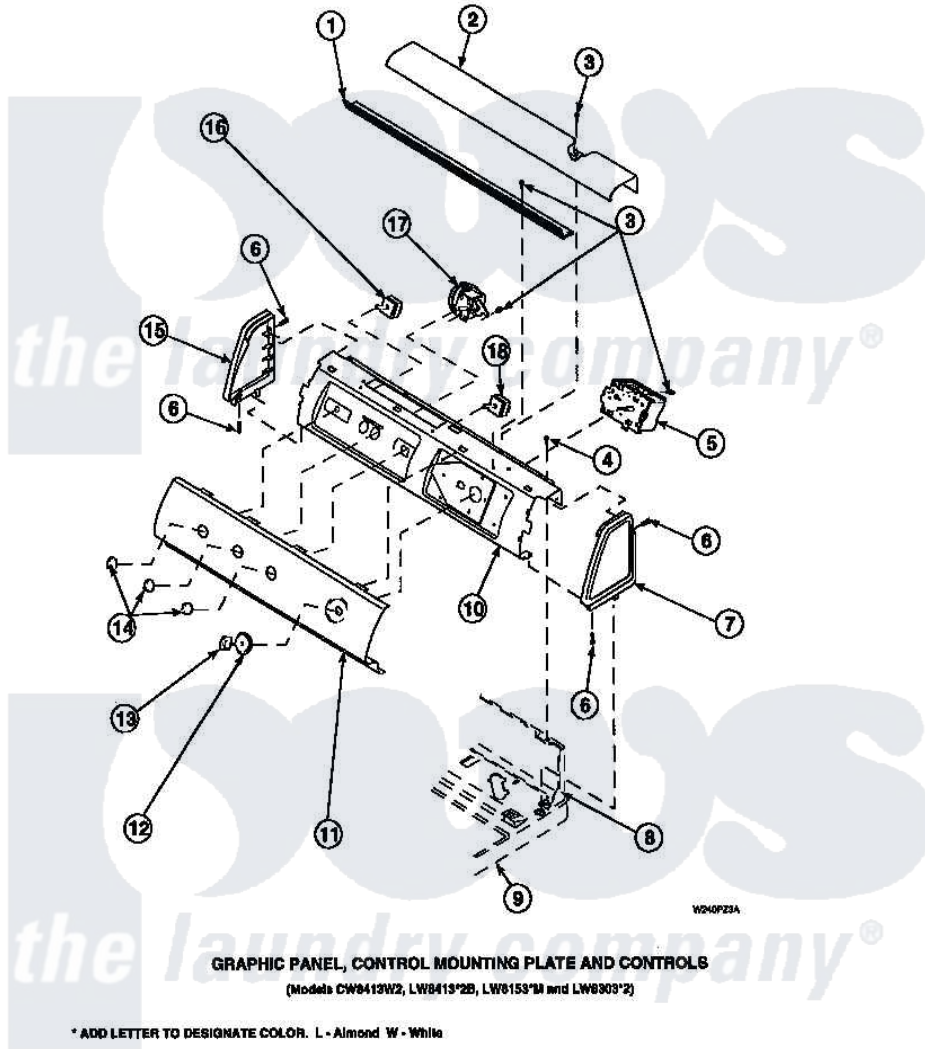

**Amana CW4202W2 (BOM: PCW4202W2 A) 11 - GRAPHIC PANEL, CTRL MTG PLATE AND CTRLS**

Amana [Residential Amana CW4202W2 \(BOM: PCW4202W2 A\) Washer Parts](#) Parts Diagram 11 - GRAPHIC PANEL, CTRL MTG PLATE AND CTRLS  
 Click on the part number to view part

Item	Original Part Number	Replaced By	Status	Part Description
1	Y34826		Not Available	DIFFUSER,LAMP-CLEAR
3	23962	<a href="#">W10116760</a>		Screw
4	34904	<a href="#">489355</a>		Screw, 8 X 1/2
5	<a href="#">36607</a>			Timer, 4 Cycle
6	501086	<a href="#">90767</a>		Screw, 8A X 3/8 HeX Washer Head Tapping
8	34903		Not Available	PANEL, BACK HOOD (USE 37782)
9	34902P		Not Available	TOP
10	34821		Not Available	CONTROL MOUNTING PLATE
11	36611		Not Available	PANEL, GRAPHICS
17	36045	<a href="#">40055101</a>		Switch, Pressure