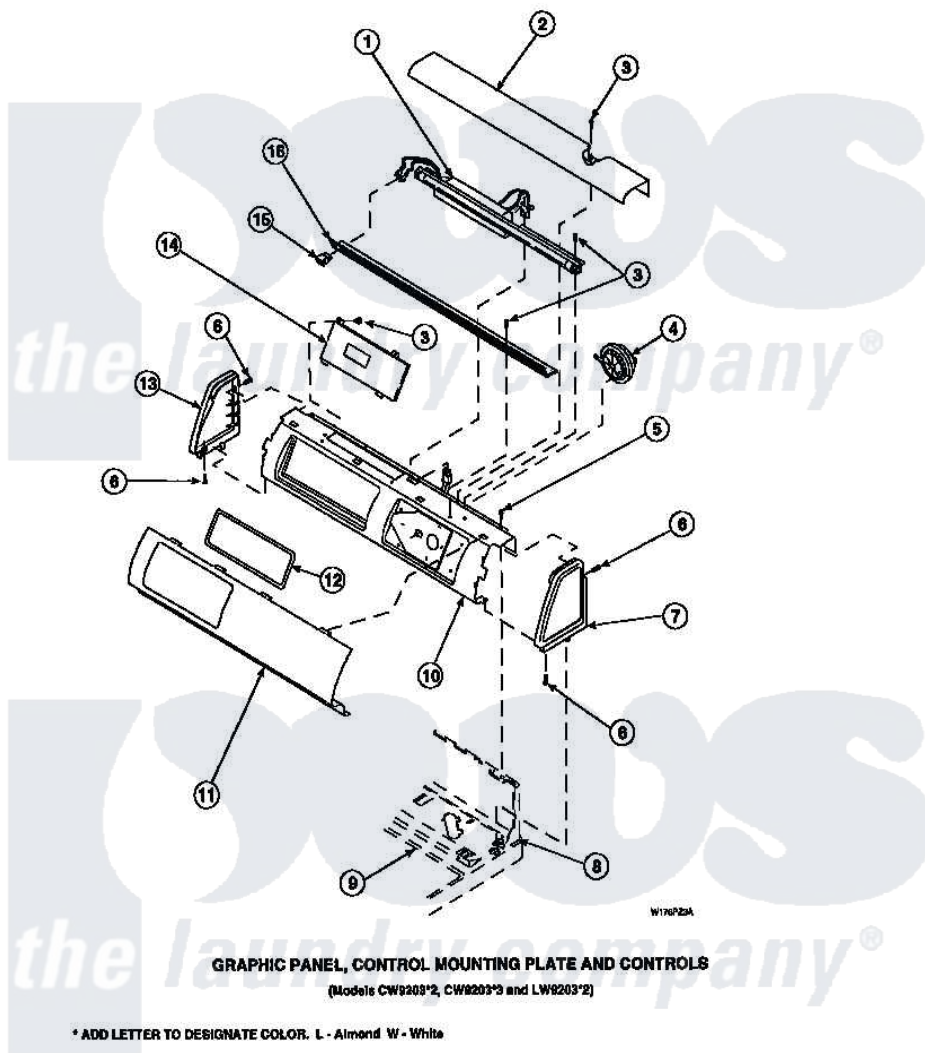

**Amana CW4202W2 (BOM: PCW4202W2 A) 12 - GRAPHIC PANEL, CTRL
MTG PLATE AND CTRLS**

Amana [Residential Amana CW4202W2 \(BOM: PCW4202W2 A\) Washer Parts](#) Parts Diagram 12 - GRAPHIC PANEL, CTRL MTG PLATE AND CTRLS
Click on the part number to view part

Item	Original Part Number	Replaced By	Status	Part Description
3	23962	W10116760		Screw
5	34904	489355		Screw, 8 X 1/2
6	501086	90767		Screw, 8A X 3/8 HeX Washer Head Tapping
8	34903		Not Available	PANEL, BACK HOOD (USE 37782)
9	34902P		Not Available	TOP