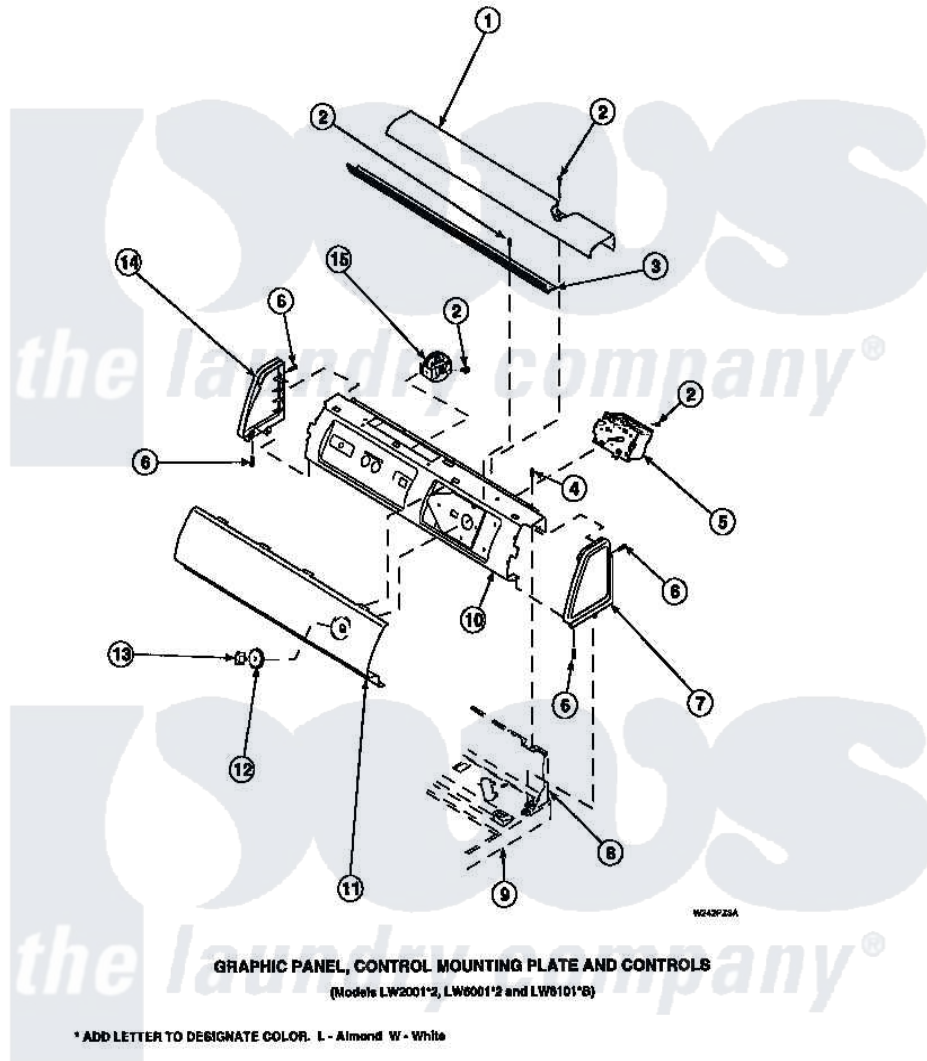

Amana CW4202W2 (BOM: PCW4202W2 A) 13 - GRAPHIC PANEL, CTRL MTG PLATE AND CTRLS

Amana Residential Amana CW4202W2 (BOM: PCW4202W2 A) Washer Parts Parts Diagram 13 - GRAPHIC PANEL, CTRL MTG PLATE AND CTRLS
 Click on the part number to view part

Item	Original Part Number	Replaced By	Status	Part Description
1	34823		Not Available	COVER, TOP
2	23962	W10116760		Screw
3	Y34826		Not Available	DIFFUSER,LAMP-CLEAR
4	34904	489355		Screw, 8 X 1/2
6	501086	90767		Screw, 8A X 3/8 HeX Washer Head Tapping
7	34815		Not Available	PANEL, END R.H. (BLK)
8	34903		Not Available	PANEL, BACK HOOD (USE 37782)
9	34902P		Not Available	TOP
10	34821		Not Available	CONTROL MOUNTING PLATE
12	33817		Not Available	ASSY,TIMER SKIRT-BLACK
13	33897			Knob, Timer-Washer-Blac
14	34816			Panel, End