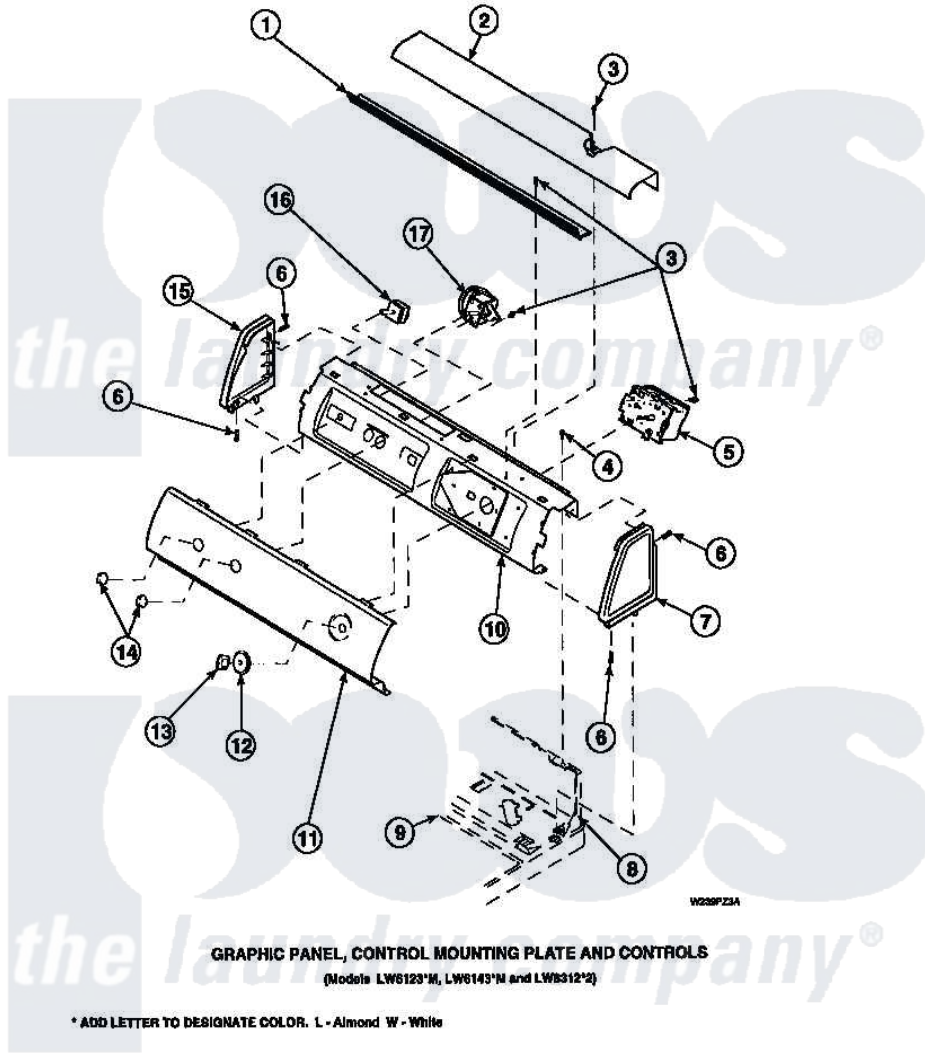

Amana CW4202W2 (BOM: PCW4202W2 A) 14 - GRAPHIC PANEL, CTRL MTG PLATE AND CTRLS

Amana Residential Amana CW4202W2 (BOM: PCW4202W2 A) Washer Parts Parts Diagram 14 - GRAPHIC PANEL, CTRL MTG PLATE AND CTRLS
 Click on the part number to view part

Item	Original Part Number	Replaced By	Status	Part Description
1	Y34826		Not Available	DIFFUSER,LAMP-CLEAR
3	23962	W10116760		Screw
4	34904	489355		Screw, 8 X 1/2
5	31239	31239P		Timer 3 Cycle Package
6	501086	90767		Screw, 8A X 3/8 HeX Washer Head Tapping
8	34903		Not Available	PANEL, BACK HOOD (USE 37782)
9	34902P		Not Available	TOP
10	34821		Not Available	CONTROL MOUNTING PLATE
16	35115			Switch, TemPerature 3 P
17	36045	40055101		Switch, Pressure