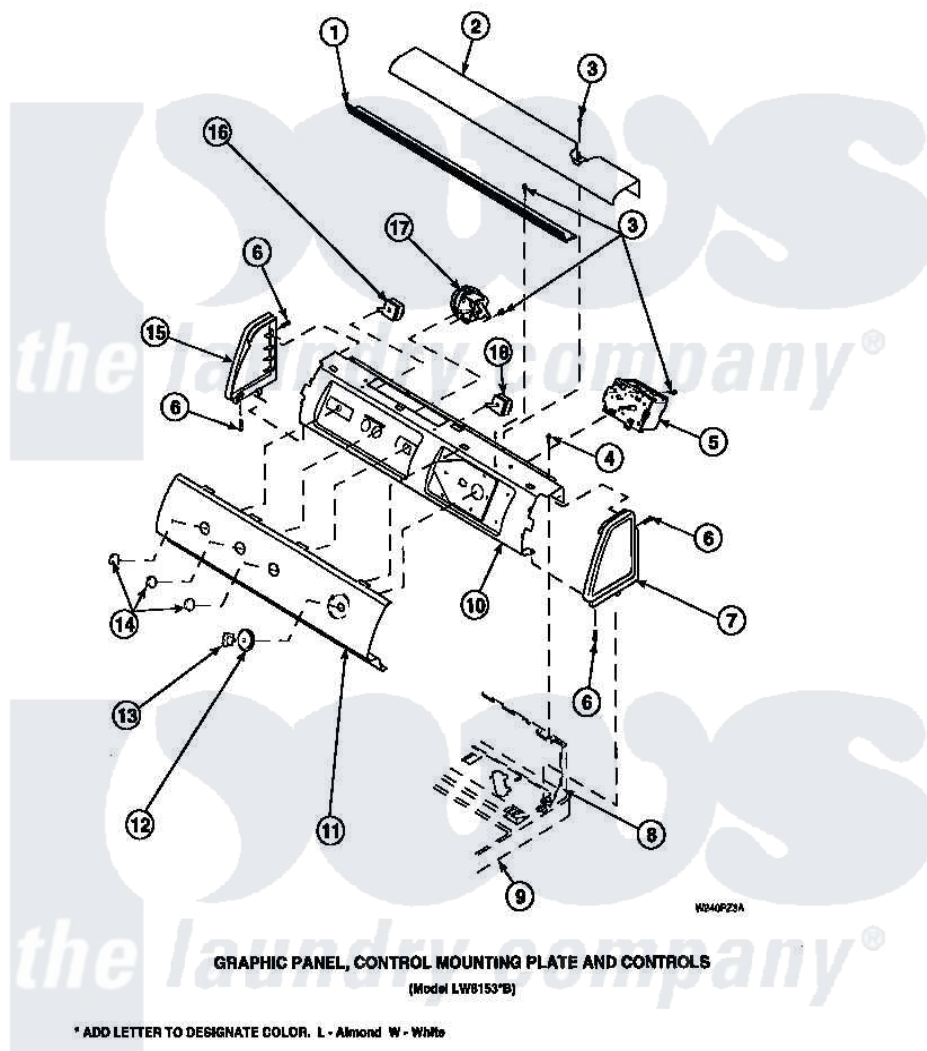

Amana CW4202W2 (BOM: PCW4202W2 A) 15 - GRAPHIC PANEL, CTRL MTG PLATE AND CTRLS

Amana Residential Amana CW4202W2 (BOM: PCW4202W2 A) Washer Parts Parts Diagram 15 - GRAPHIC PANEL, CTRL MTG PLATE AND CTRLS  
Click on the part number to view part

Item	Original Part Number	Replaced By	Status	Part Description
1	Y34826		Not Available	DIFFUSER,LAMP-CLEAR
2	34823		Not Available	COVER, TOP
3	23962	<a href="#">W10116760</a>		Screw
4	34904	<a href="#">489355</a>		Screw, 8 X 1/2
6	501086	<a href="#">90767</a>		Screw, 8A X 3/8 HeX Washer Head Tapping
7	34815		Not Available	PANEL, END R.H. (BLK)
8	34903		Not Available	PANEL, BACK HOOD (USE 37782)
9	34902P		Not Available	TOP
10	34821		Not Available	CONTROL MOUNTING PLATE
12	<a href="#">34848</a>			Assembly, Timer Skirt
13	34844		Not Available	KNOB,TIMER
14	<a href="#">34847</a>			Assembly, Knob-Rotary
15	<a href="#">34816</a>			Panel, End