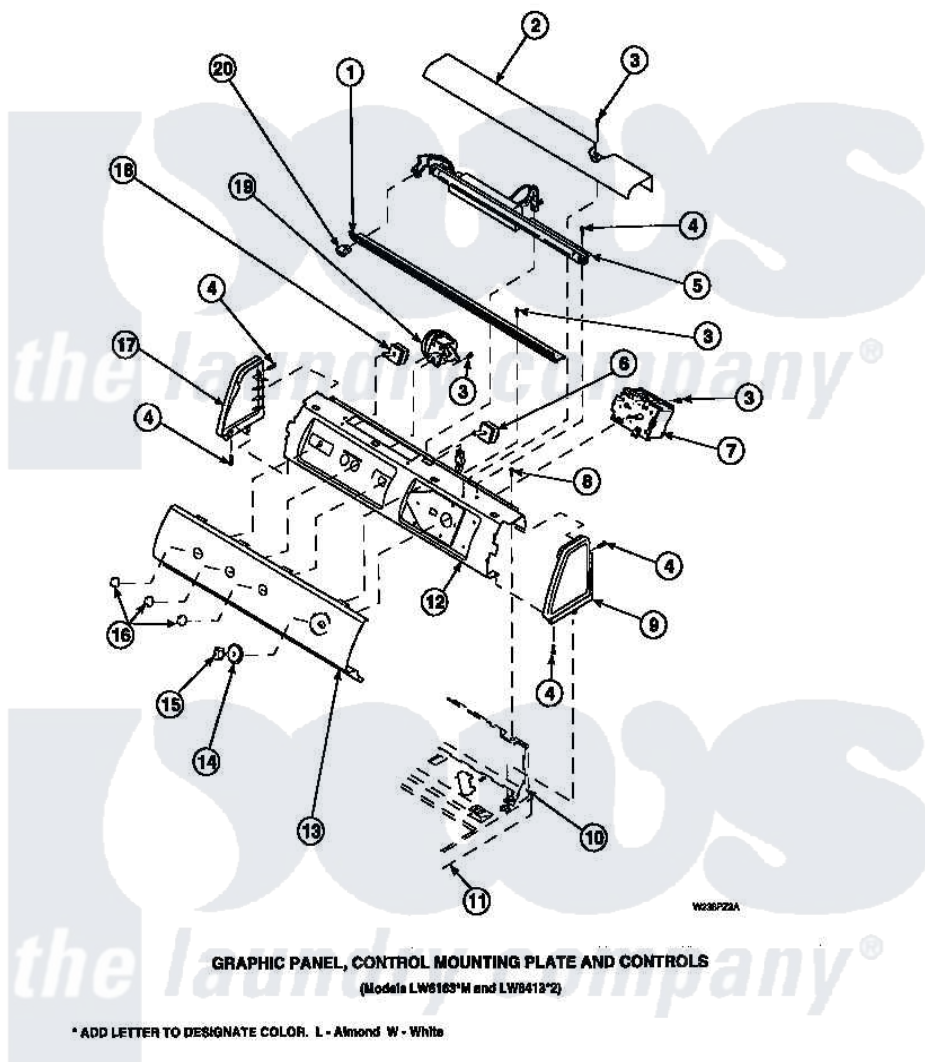

Amana CW4202W2 (BOM: PCW4202W2 A) 16 - GRAPHIC PANEL, CTRL MTG PLATE AND CTRLS

Amana Residential Amana CW4202W2 (BOM: PCW4202W2 A) Washer Parts Parts Diagram 16 - GRAPHIC PANEL, CTRL MTG PLATE AND CTRLS  
Click on the part number to view part

Item	Original Part Number	Replaced By	Status	Part Description
3	23962	<a href="#">W10116760</a>		Screw
4	501086	<a href="#">90767</a>		Screw, 8A X 3/8 HeX Washer Head Tapping
8	34904	<a href="#">489355</a>		Screw, 8 X 1/2
10	34903		Not Available	PANEL, BACK HOOD (USE 37782)
11	34902P		Not Available	TOP
12	34821		Not Available	CONTROL MOUNTING PLATE
19	36045	<a href="#">40055101</a>		Switch, Pressure