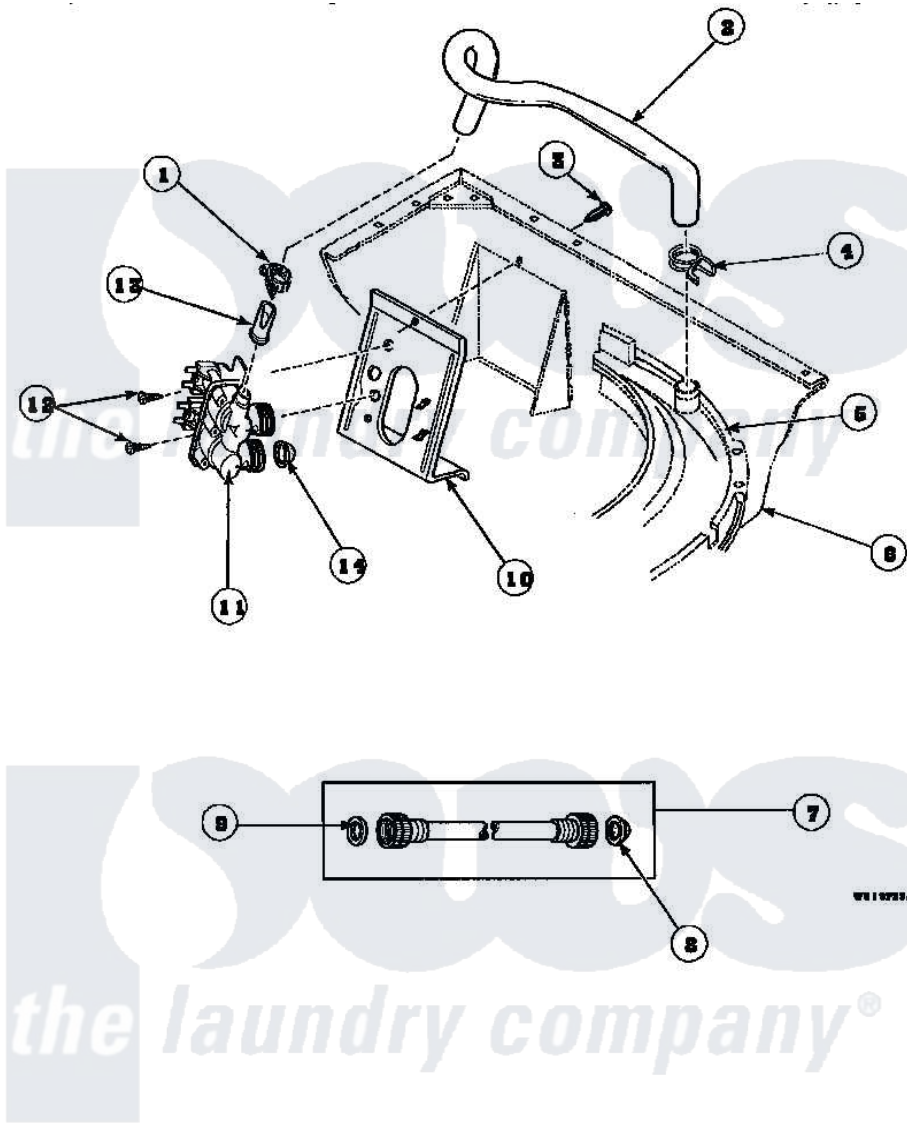

Amana CW4202W2 (BOM: PCW4202W2 A) 17 - INLET/FILL HOSE & MIXING VLV MTG BRKT

Amana Residential Amana CW4202W2 (BOM: PCW4202W2 A) Washer Parts Parts Diagram 17 - INLET/FILL HOSE & MIXING VLV MTG BRKT
 Click on the part number to view part

Item	Original Part Number	Replaced By	Status	Part Description
1	36801	596669		Clamp, Manifold
2	35874	38155		Hose, Mix Valve To TU
3	33562	27001200		Screw
4	29210			Hose Clamp
5	36025P			Assembly, Tub Coverand Gasket
6	34475P		Not Available	CABINET
7	20618	21001467		Hose- 10'
"	20617		Not Available	HOSE, INLET (8 FT)
"	28330P	202860		Inlet Hose Assembly
8	28605	22002960		Strainer, Washer Inlet
9	20290	Y013783		Washer, Inlet Hose
10	34972	39407		Bracket, Valve
11	34963	34963P		Valve Mixing Package
12	501086	00767		Screw, 8A X 3/8 HeX Washer