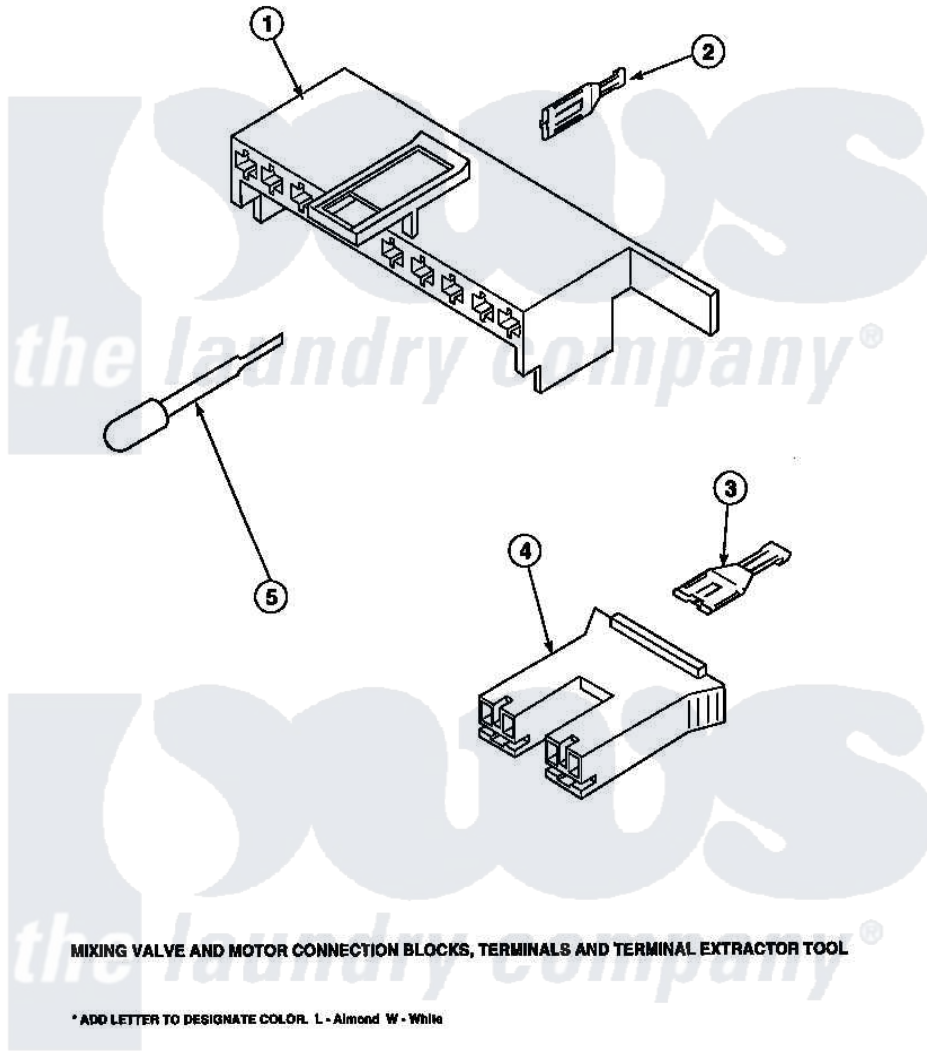

**Amana CW4202W2 (BOM: PCW4202W2 A) 19 - MIXING VALVE & MOTOR  
CONN BLOCKS, TERM**

Amana Residential Amana CW4202W2 (BOM: PCW4202W2 A) Washer Parts Parts Diagram 19 - MIXING VALVE & MOTOR CONN BLOCKS, TERM  
Click on the part number to view part

Item	Original Part Number	Replaced By	Status	Part Description
1	<a href="#">34677</a>			10 Circuit Plug
2	<a href="#">Y00188</a>			Molex Terminal
3	Y00121		Not Available	SPADE TERMINAL(12 GAUGE) (1/4 INCH-(2) 18 GAUGE WIRES O
4	<a href="#">34676</a>			Plug
"	34675		Not Available	PLUG
5	<a href="#">283P4</a>			Terminal Extractor Tool
NI	34349		Not Available	HOOD HARNESS -
"	<a href="#">35347</a>			Assembly, Wiring Harness
"	<a href="#">36484</a>			Harness Hood
"	<a href="#">35352</a>			Assembly, Wiring Harness-Hood
"	<a href="#">35350</a>			Assembly, Wiring Harness-Hood
"	<a href="#">36059</a>			Assembly, Wiring Harness-Hood