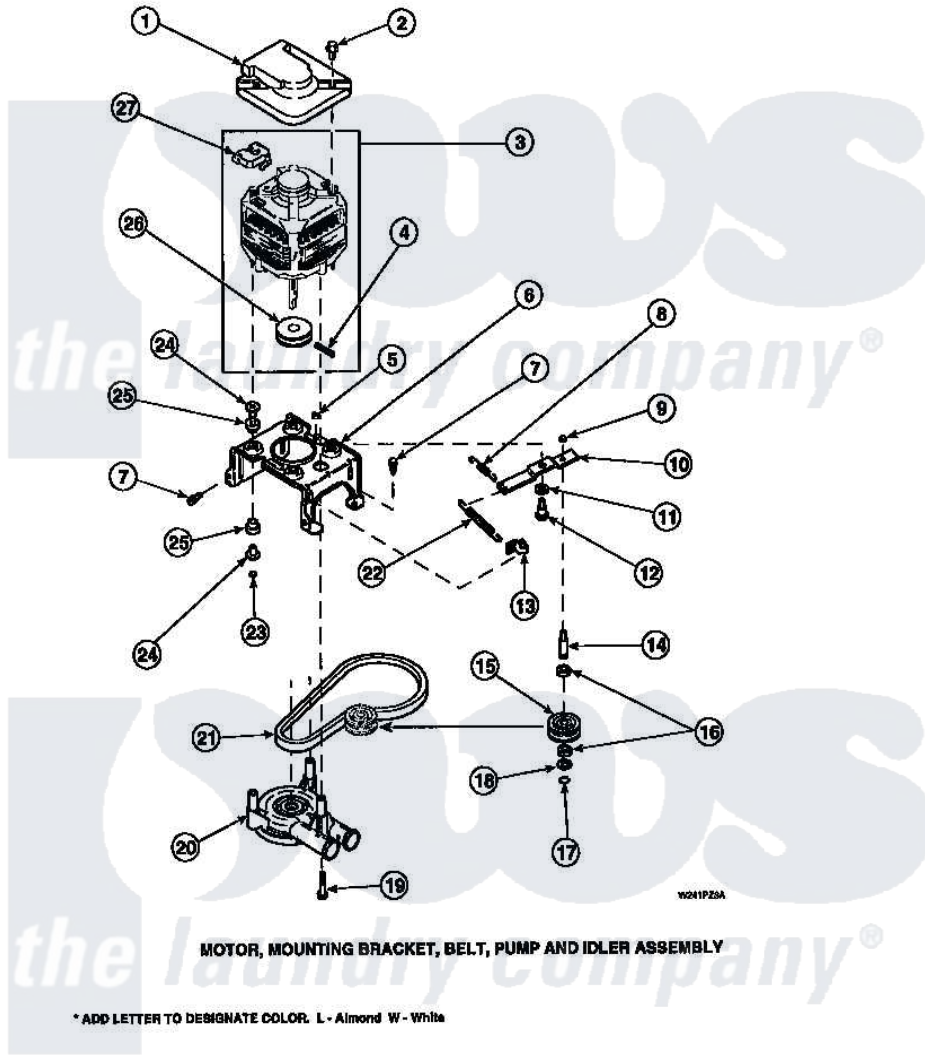

**Amana CW4202W2 (BOM: PCW4202W2 A) 20 - MOTOR, MTG BRKT, BELT, PUMP & IDLER ASSY**

Amana Residential Amana CW4202W2 (BOM: PCW4202W2 A) Washer Parts Parts Diagram 20 - MOTOR, MTG BRKT, BELT, PUMP & IDLER ASSY  
 Click on the part number to view part

Item	Original Part Number	Replaced By	Status	Part Description
1	34754	<a href="#">40112301</a>		Shield, Motor
2	36639	<a href="#">4312464</a>		Screw
3	34571P	<a href="#">27001215</a>		Motor W/Pulley
4	<a href="#">23750</a>			Pin, Roll
5	52566	<a href="#">27001225</a>		Nut, Jam Mid Lock 1/4-20
6	34890		Not Available	BRACKET,MOTOR MOUNT
"	<a href="#">37415P</a>			Kit, Motor Brkt
"	37415	<a href="#">37415P</a>		Kit, Motor Brkt
7	Y31645	<a href="#">27001200</a>		Screw
8	30620		Not Available	SPRING,IDLER LEVER HEL
9	28803	<a href="#">2221070</a>		Clamp, Nylon
10	31054	<a href="#">40041002</a>		Lever, Idler
"	37443	<a href="#">40041002</a>		Lever, Idler
11	81392	<a href="#">40054701</a>		Washer
12	27229	<a href="#">40038901</a>		Screw, 1/4-20

13	<a href="#">28849</a>		Clip, Spring
14	<a href="#">28802</a>		Shaft, Idler
15	28800	Not Available	WHEEL, IDLER
16	<a href="#">Y29443</a>		Washer, Felt
17	<a href="#">23748</a>		Ring, Retaining
18	<a href="#">52549</a>		Washer, 501 ID X3/4 Odx
19	Y34565	<a href="#">40063701</a>	Screw, 10-16 x 1.75
20	36863P	<a href="#">27001233</a>	Pump
21	<a href="#">28808</a>		Belt, Agitate And Spin
22	<a href="#">37366</a>		Spring, Idler
"	<a href="#">37606</a>		Spring, Idler Lever
23	35423	<a href="#">3400029</a>	Nut, Adapter Plate
24	<a href="#">34791</a>		Post, Mount-Motor
25	<a href="#">34788</a>		Mount, Motor
26	27171	Not Available	PULLEY, MOTOR
27	35632	Not Available	SWITCH, MOTOR