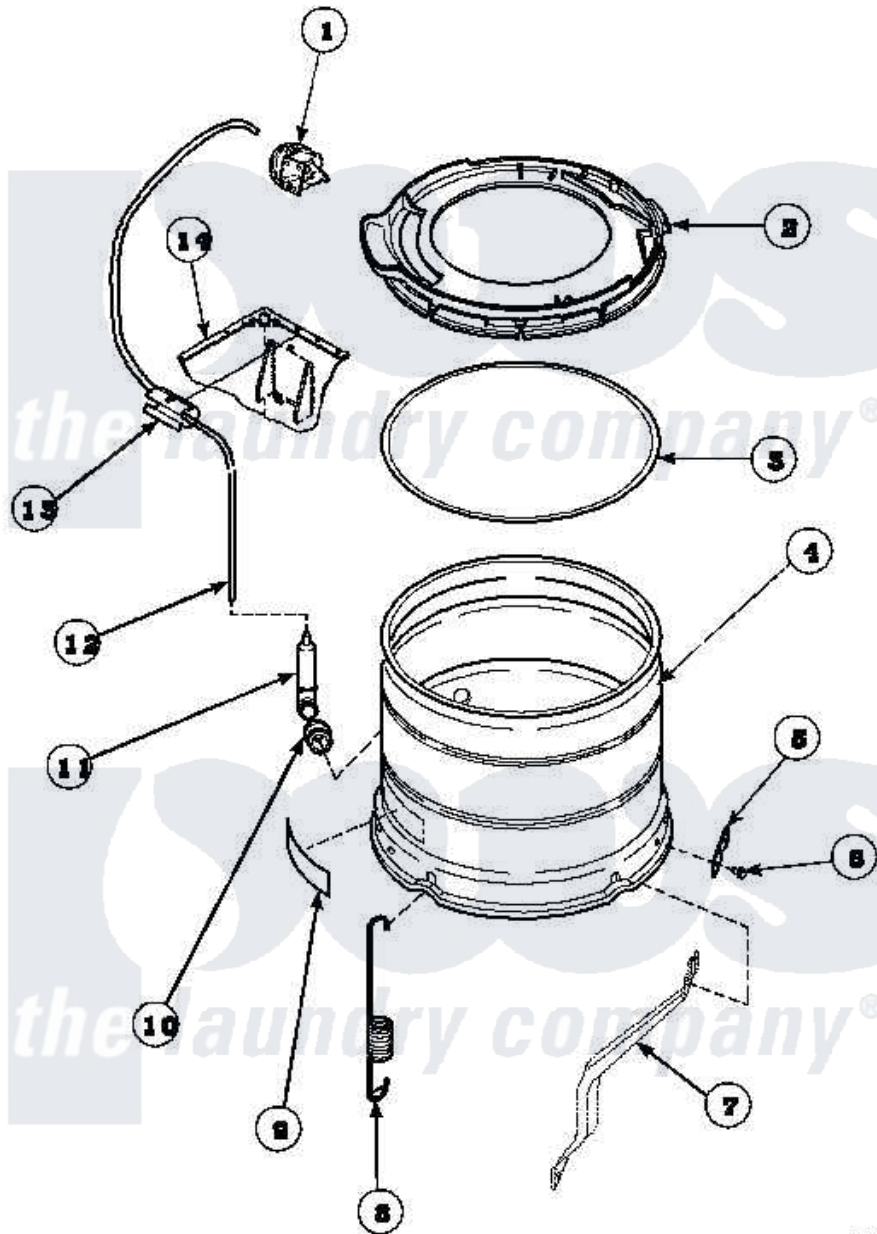

Amana CW4202W2 (BOM: PCW4202W2 A) 21 - OUTER TUB, COVER AND PRESSURE HOSE

Amana Residential Amana CW4202W2 (BOM: PCW4202W2 A) Washer Parts Parts Diagram 21 - OUTER TUB, COVER AND PRESSURE HOSE

Click on the part number to view part

Item	Original Part Number	Replaced By	Status	Part Description
1	36045	40055101		Switch, Pressure
2	36025P			Assembly, Tub Cover and Gasket
3	32857			Gasket, Tub Cover Small
4	34438P			Assembly, Outer Tub
5	27926			Plate, Leg .063
6	35369	40128701		Screw, 5/16-18 X .50
7	34792			Leg, Support
"	34471		Not Available	LEG,SUPPORT
8	35947		Not Available	SPRING,TUB -SHORT
"	35948			Spring, Leg-Large Tub
9	500049		Not Available	STICKER
10	29175	40037801		Grommet
11	30907	40008501		Assembly, Pressure Bulb
12	29213	39125		Tubing 31