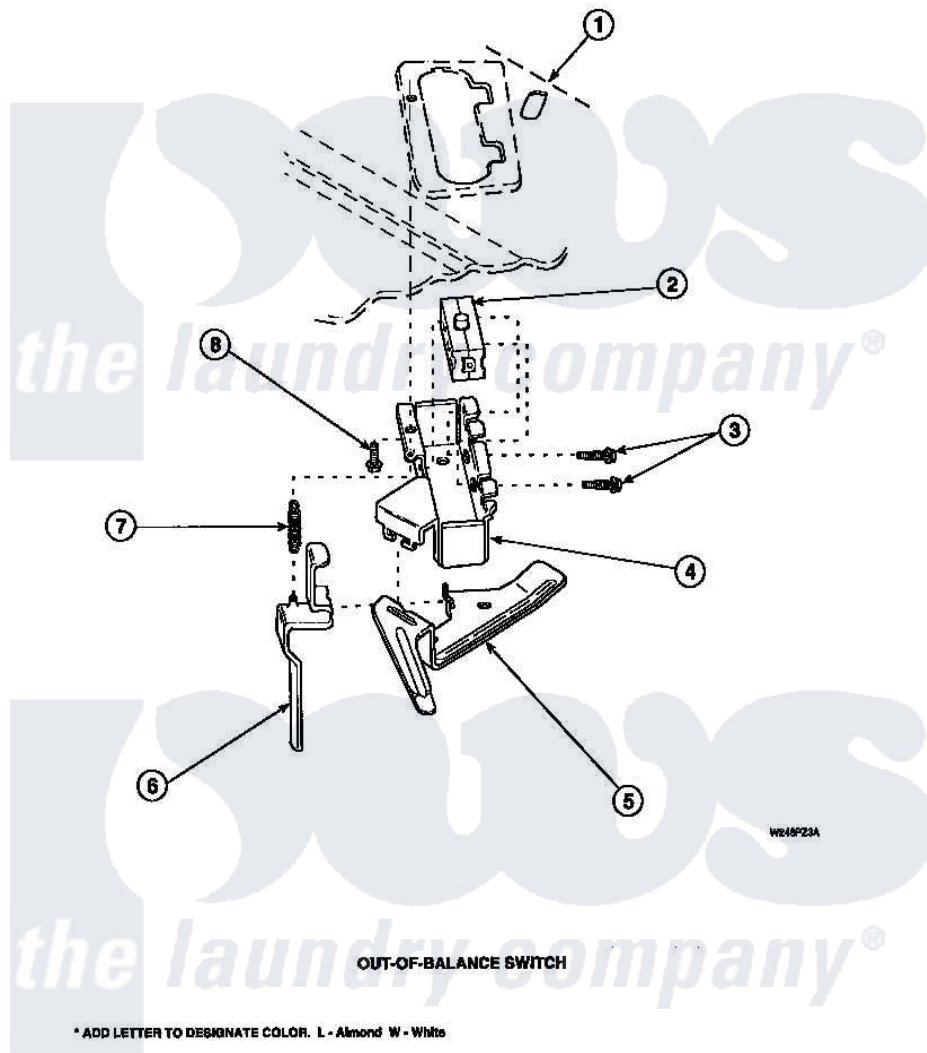

Amana CW4202W2 (BOM: PCW4202W2 A) 22 - OUT-OF-BALANCE SWITCH

Amana Residential Amana CW4202W2 (BOM: PCW4202W2 A) Washer Parts Parts Diagram 22 - OUT-OF-BALANCE SWITCH

Click on the part number to view part

Item	Original Part Number	Replaced By	Status	Part Description
1	34902P		Not Available	TOP
2	33445	27001095		Switch, Lid
3	36510			Screw
4	36497P			Kit, Switch Holder
5	33441			Arm, Actuator
6	33442			Lever, Unbalanced Load
7	33443			Spring
8	23962	W10116760		Screw