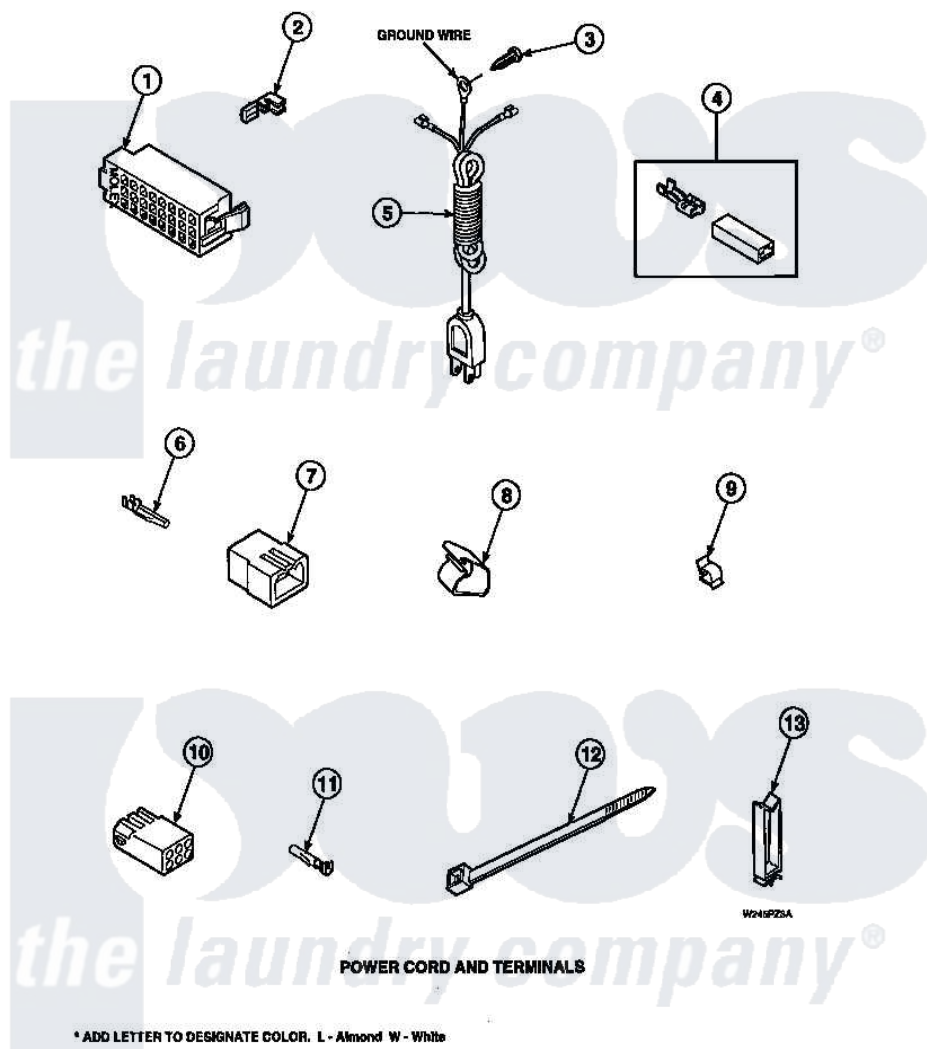

Amana CW4202W2 (BOM: PCW4202W2 A) 23 - POWER CORD AND TERMINALS

Amana Residential Amana CW4202W2 (BOM: PCW4202W2 A) Washer Parts Parts Diagram 23 - POWER CORD AND TERMINALS

Click on the part number to view part

Item	Original Part Number	Replaced By	Status	Part Description
1	34123			Housing, LH -24 Position
"	32746			Housing, RH-24 Positi
2	Y00188			Molex Terminal
3	52909			Screw, 10B-16 X 1/2 HeX
4	00234	00359		Terminal Ultra Pod 250 X032F
5	Y34458		Not Available	POWER CORD ALL
6	Y00116			Terminal, Pin-Male
7	26302		Not Available	PLUG, 1 CIRCUIT
"	23041			Plug, 6 Circuit
"	23033			Plug, 9 Circuit
8	35521		Not Available	CLIP, HARNESS HOLDER
9	21036			Clip, Cable
10	26708			Receptacle, 6 Circuit
"	26301			Receptacle, Molex
"	26163			Receptacle, 9 Circuit

11	Y00117	5011-XX	093 Female Socket
12	36466	M0321209	Tie-Electrical
13	36274	Not Available	CLIP, HARNESS