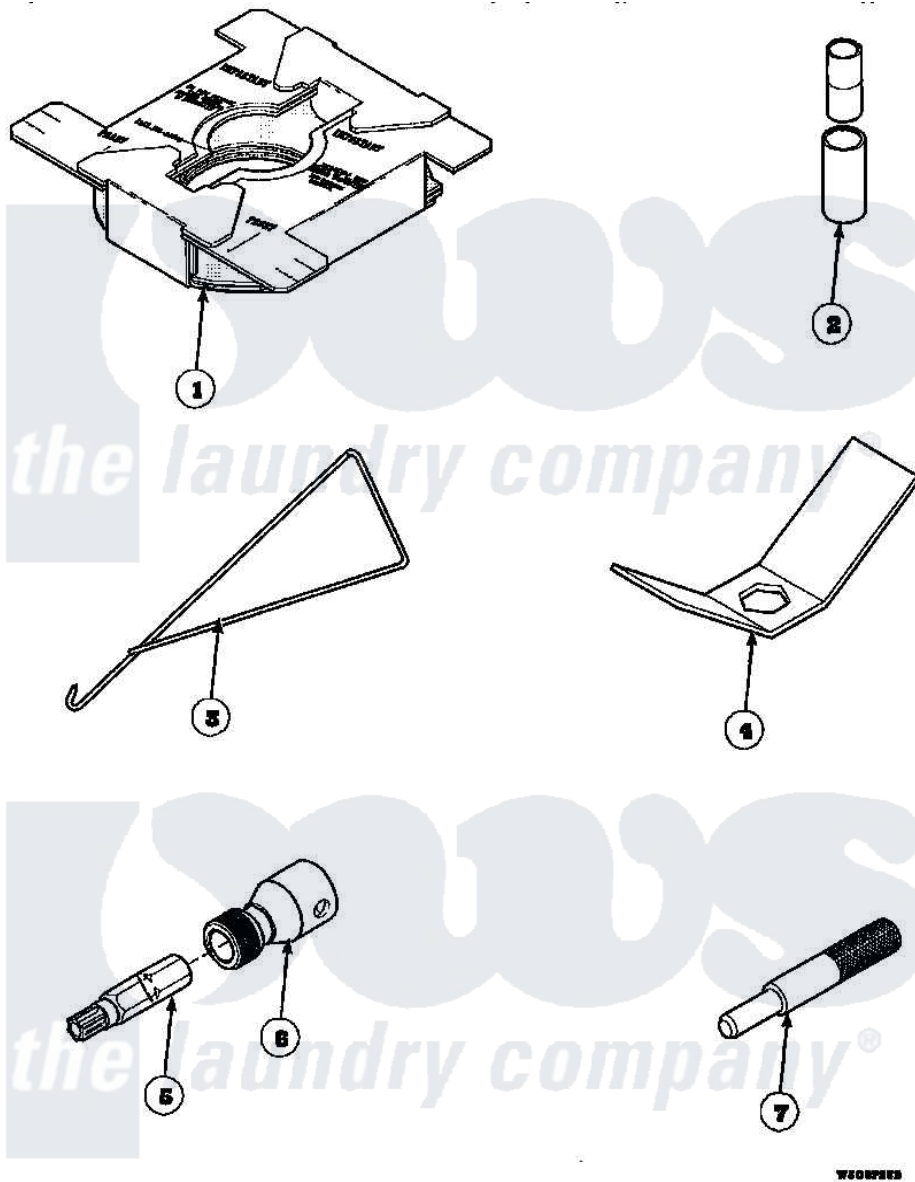

# Amana CW4202W2 (BOM: PCW4202W2 A) 24 - SPECIAL TOOLS

Amana Residential Amana CW4202W2 (BOM: PCW4202W2 A) Washer Parts Parts Diagram 24 - SPECIAL TOOLS  
 Click on the part number to view part

Item	Original Part Number	Replaced By	Status	Part Description
1	36926		Not Available	BRACE, SHIPPING
2	<a href="#">242P4</a>			Installer, Spring
3	289P4	<a href="#">321P4</a>		Hook, Spring
4	237P4	<a href="#">306P4</a>		Hex Wrench
5	<a href="#">282P4</a>			T25 Tamper Resistant Bit
6	<a href="#">24161</a>			Torx Bit Holder
7	305P4		Not Available	TOOL, TRANSMISSION PI
NI	555P3	<a href="#">725P3</a>		Kit