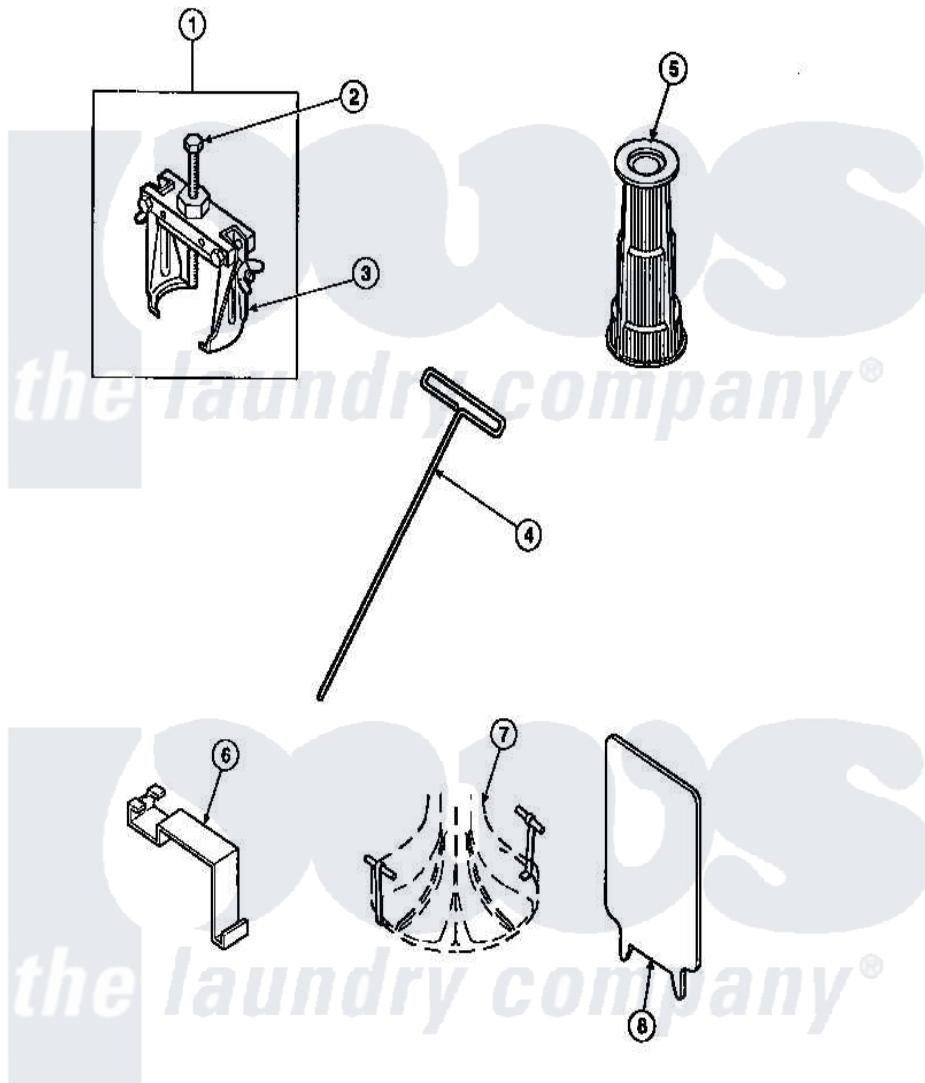

Amana CW4202W2 (BOM: PCW4202W2 A) 25 - SPECIAL TOOLS

Amana Residential Amana CW4202W2 (BOM: PCW4202W2 A) Washer Parts Parts Diagram 25 - SPECIAL TOOLS

[Click on the part number to view part](#)

Item	Original Part Number	Replaced By	Status	Part Description
1	294P4			Bell Tool
2	294P4B			Drive Bell Bolt
3	294P4A			Jaw, Drive Bell Tool
4	291P4		Not Available	WRENCH, T - ALLEN
5	293P4			Seal Tool
6	273P4			Tub Cover Gasket Tool
7	254P4P			Agitator Hooks
8	272P4			Tool, Lid Switch Instal
NI	555P3	725P3		Kit