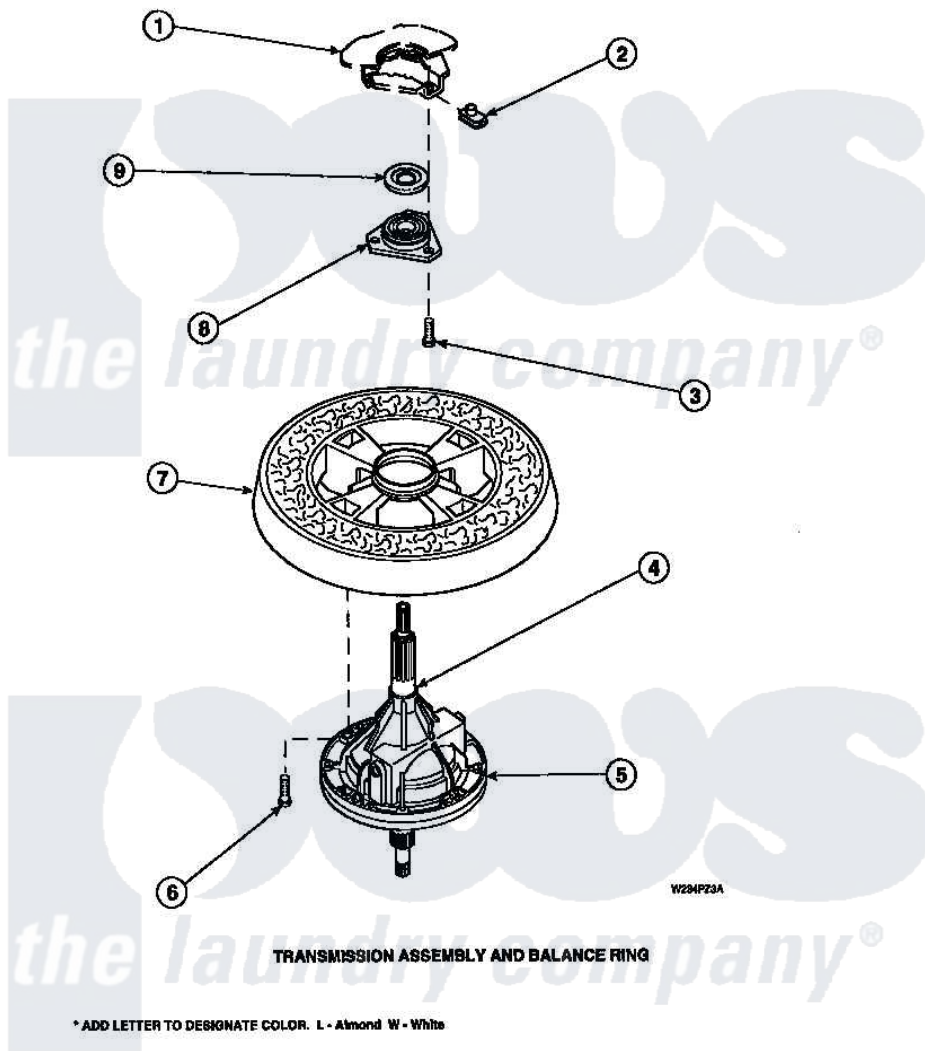

# Amana CW4202W2 (BOM: PCW4202W2 A) 27 - TRANSMISSION ASSY AND BALANCE RING

Amana Residential Amana CW4202W2 (BOM: PCW4202W2 A) Washer Parts Parts Diagram 27 - TRANSMISSION ASSY AND BALANCE RING  
 Click on the part number to view part

Item	Original Part Number	Replaced By	Status	Part Description
1	<a href="#">34438P</a>			Assembly, Outer Tub
"	<a href="#">34439P</a>			Outer Tub
2	<a href="#">27222</a>			Nut, Retainer 5/16-18
3	36991	<a href="#">3400500</a>		Bolt, 3405245 5/16-18 X 3/4
4	<a href="#">27604P</a>			Never-Seeze 1 Oz Tube
5	<a href="#">34526P</a>			Assembly, Transmission
6	37047		Not Available	SCREW, CAP
7	34731		Not Available	ASSY,BALANCE RING-COMPL
8	27182	<a href="#">40004201P</a>		Main Bearing Assembly
9	<a href="#">27187</a>			Flinger