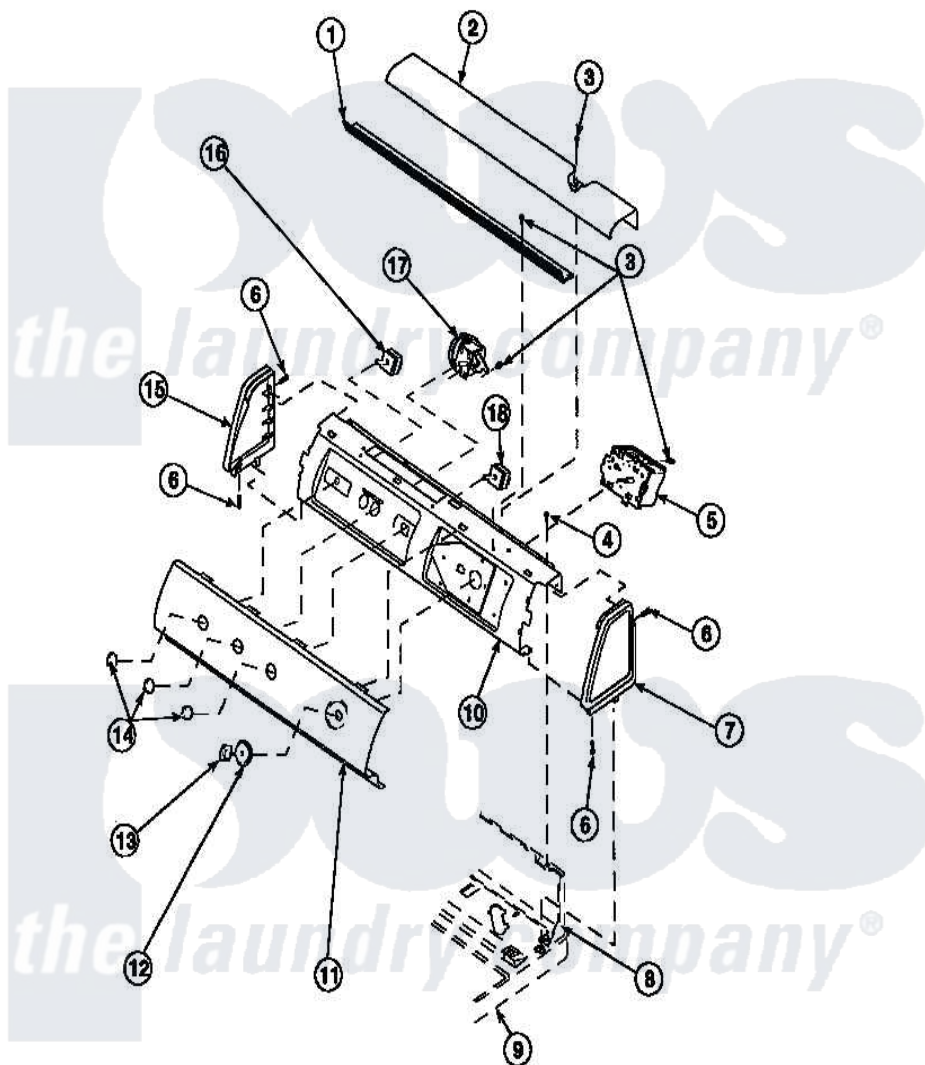

**Amana CW4202W2 (BOM: PCW4202W2 B) 11 - GRAPHIC PANEL, CTRL  
MTG PLATE AND CTRLS**

Amana [Residential Amana CW4202W2 \(BOM: PCW4202W2 B\) Washer Parts](#) Parts Diagram 11 - GRAPHIC PANEL, CTRL MTG PLATE AND CTRLS  
Click on the part number to view part

Item	Original Part Number	Replaced By	Status	Part Description
1	Y34826		Not Available	DIFFUSER,LAMP-CLEAR
3	23962	<a href="#">W10116760</a>		Screw
4	34904	<a href="#">489355</a>		Screw, 8 X 1/2
6	501086	<a href="#">90767</a>		Screw, 8A X 3/8 HeX Washer Head Tapping
8	34903		Not Available	PANEL, BACK HOOD (USE 37782)
9	34902P		Not Available	TOP
10	34821		Not Available	CONTROL MOUNTING PLATE
18	36045	<a href="#">40055101</a>		Switch, Pressure