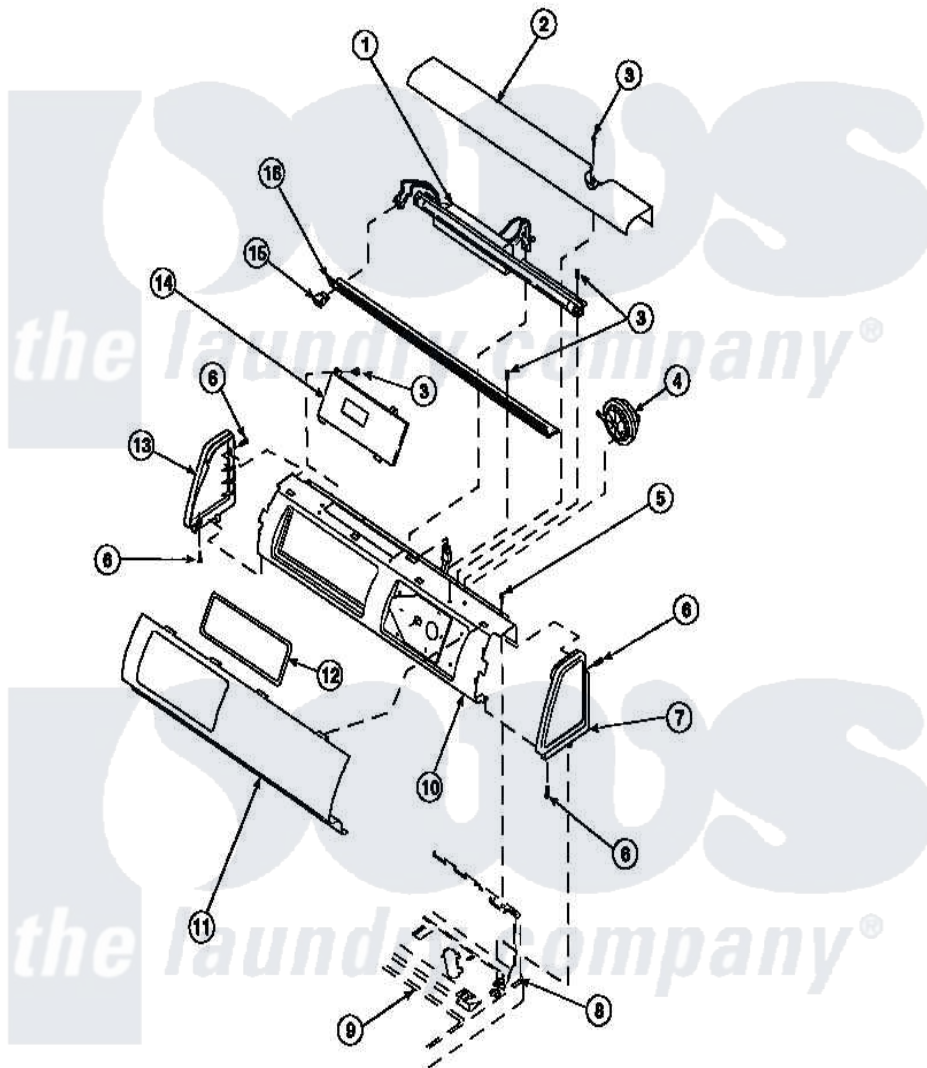

Amana CW4202W2 (BOM: PCW4202W2 B) 12 - GRAPHIC PANEL, CTRL  
MTG PLATE AND CTRLS

Amana Residential Amana CW4202W2 (BOM: PCW4202W2 B) Washer Parts Parts Diagram 12 - GRAPHIC PANEL,  
CTRL MTG PLATE AND CTRLS  
Click on the part number to view part

Item	Original Part Number	Replaced By	Status	Part Description
3	23962	<a href="#">W10116760</a>		Screw
5	34904	<a href="#">489355</a>		Screw, 8 X 1/2
6	501086	<a href="#">90767</a>		Screw, 8A X 3/8 HeX Washer Head Tapping
8	34903		Not Available	PANEL, BACK HOOD (USE 37782)
9	34902P		Not Available	TOP