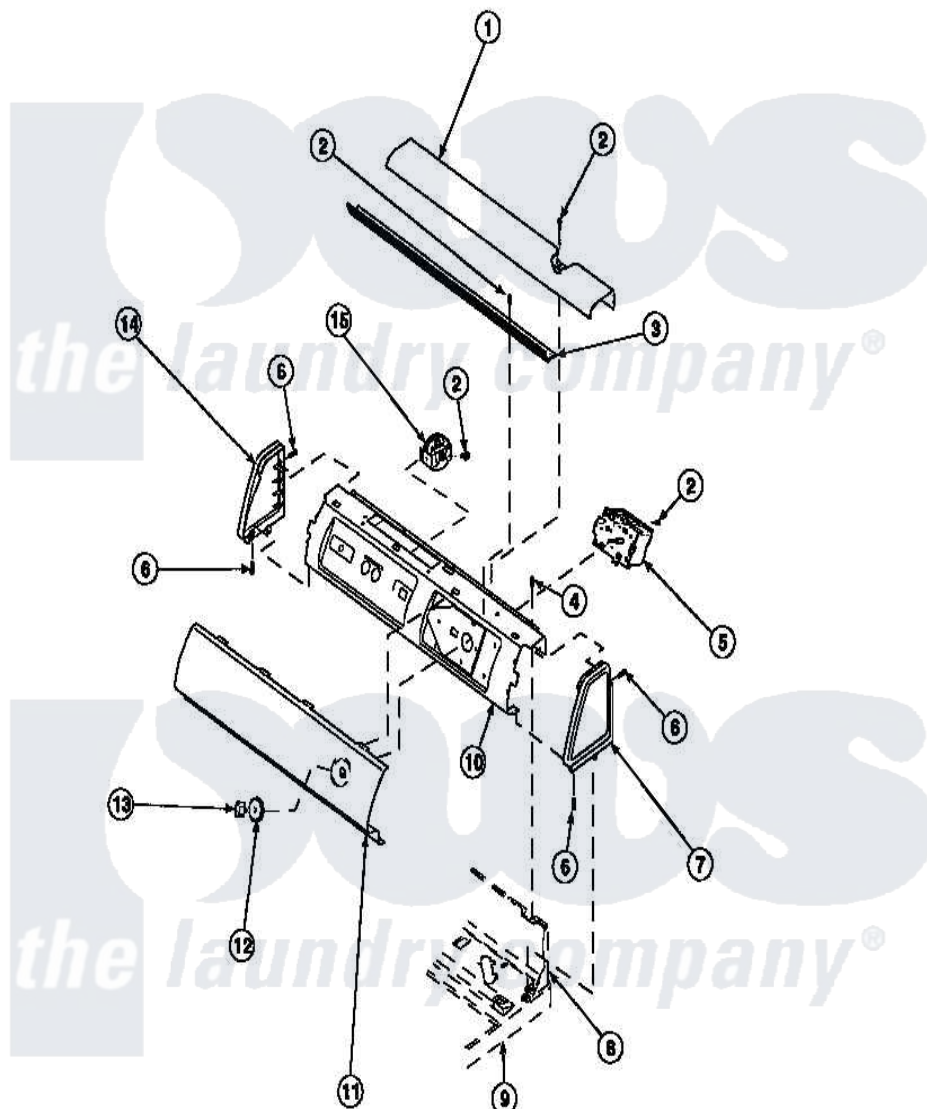

**Amana CW4202W2 (BOM: PCW4202W2 B) 13 - GRAPHIC PANEL, CTRL
MTG PLATE AND CTRLS**

Amana [Residential Amana CW4202W2 \(BOM: PCW4202W2 B\) Washer Parts](#) Parts Diagram 13 - GRAPHIC PANEL, CTRL MTG PLATE AND CTRLS
Click on the part number to view part

Item	Original Part Number	Replaced By	Status	Part Description
1	34823		Not Available	COVER, TOP
2	23962	W10116760		Screw
3	Y34826		Not Available	DIFFUSER,LAMP-CLEAR
4	34904	489355		Screw, 8 X 1/2
6	501086	90767		Screw, 8A X 3/8 HeX Washer Head Tapping
7	34815		Not Available	PANEL, END R.H. (BLK)
8	34903		Not Available	PANEL, BACK HOOD (USE 37782)
9	34902P		Not Available	TOP
10	34821		Not Available	CONTROL MOUNTING PLATE
12	33817		Not Available	ASSY,TIMER SKIRT-BLACK
13	33897			Knob, Timer-Washer-Blac
14	34816			Panel, End