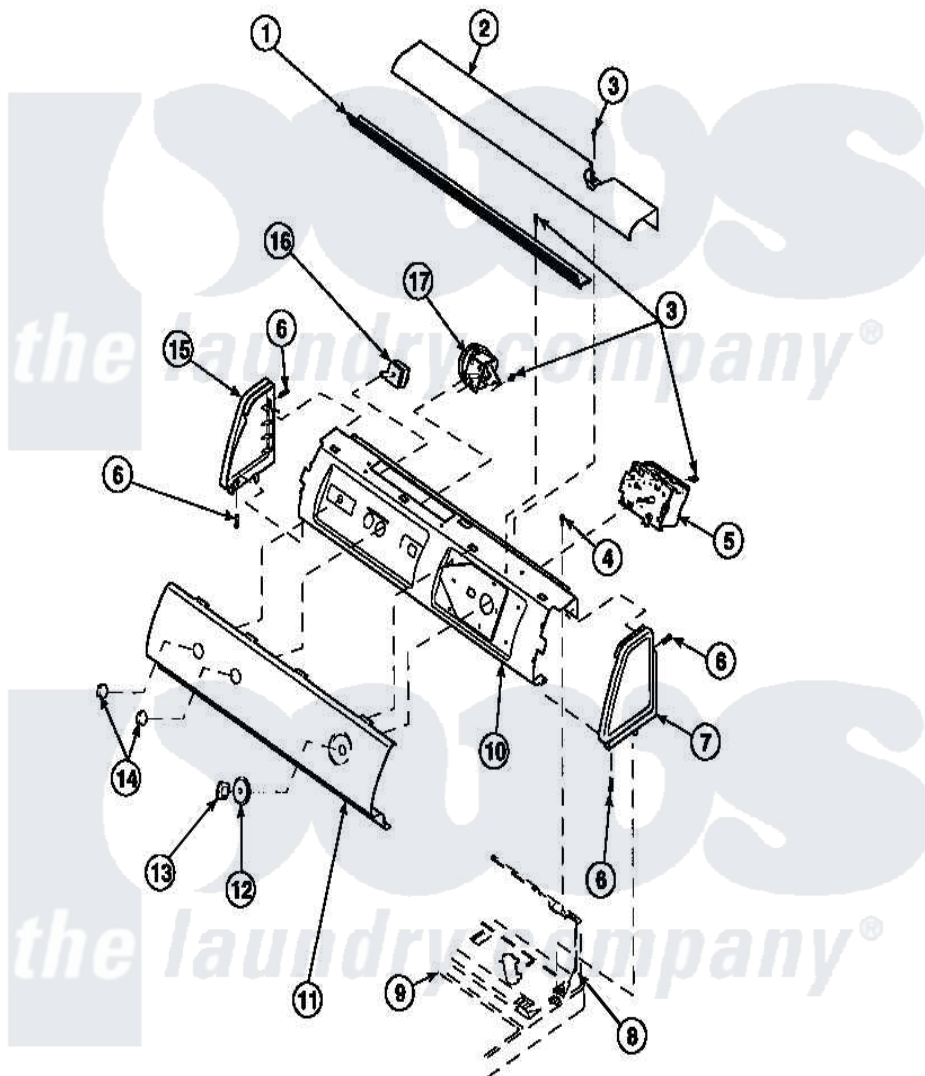

Amana CW4202W2 (BOM: PCW4202W2 B) 14 - GRAPHIC PANEL, CTRL  
MTG PLATE AND CTRLS

Amana Residential Amana CW4202W2 (BOM: PCW4202W2 B) Washer Parts Parts Diagram 14 - GRAPHIC PANEL,  
CTRL MTG PLATE AND CTRLS  
Click on the part number to view part

Item	Original Part Number	Replaced By	Status	Part Description
1	Y34826		Not Available	DIFFUSER,LAMP-CLEAR
3	23962	<a href="#">W10116760</a>		Screw
4	31239	<a href="#">31239P</a>		Timer 3 Cycle Package
5	34904	<a href="#">489355</a>		Screw, 8 X 1/2
6	501086	<a href="#">90767</a>		Screw, 8A X 3/8 HeX Washer Head Tapping
8	34903		Not Available	PANEL, BACK HOOD (USE 37782)
9	34902P		Not Available	TOP
11	34821		Not Available	CONTROL MOUNTING PLATE
16	<a href="#">35115</a>			Switch, TemPerature 3 P
17	36045	<a href="#">40055101</a>		Switch, Pressure