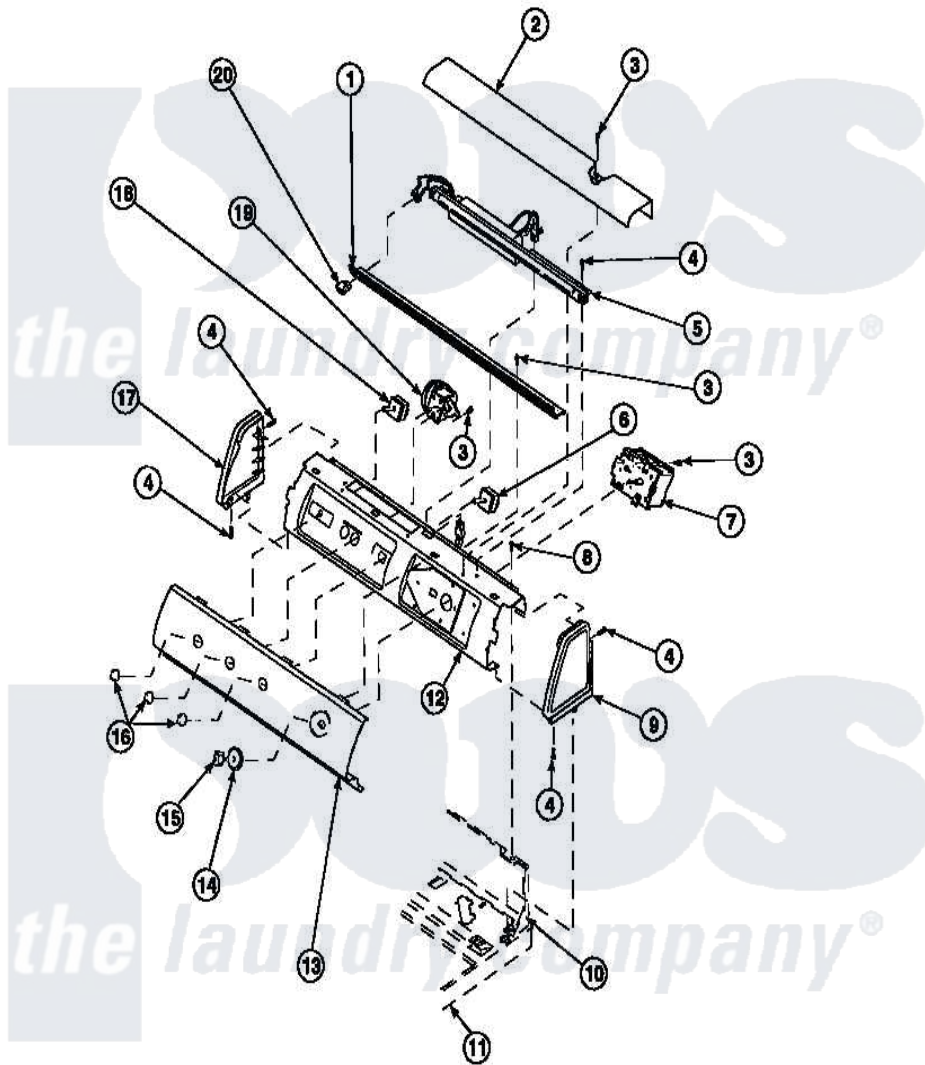

**Amana CW4202W2 (BOM: PCW4202W2 B) 16 - GRAPHIC PANEL, CTRL
MTG PLATE AND CTRLS**

Amana [Residential Amana CW4202W2 \(BOM: PCW4202W2 B\) Washer Parts](#) Parts Diagram 16 - GRAPHIC PANEL, CTRL MTG PLATE AND CTRLS
Click on the part number to view part

Item	Original Part Number	Replaced By	Status	Part Description
3	23962	W10116760		Screw
4	501086	90767		Screw, 8A X 3/8 HeX Washer Head Tapping
8	34904	489355		Screw, 8 X 1/2
10	34903		Not Available	PANEL, BACK HOOD (USE 37782)
11	34902P		Not Available	TOP
12	34821		Not Available	CONTROL MOUNTING PLATE
19	36045	40055101		Switch, Pressure