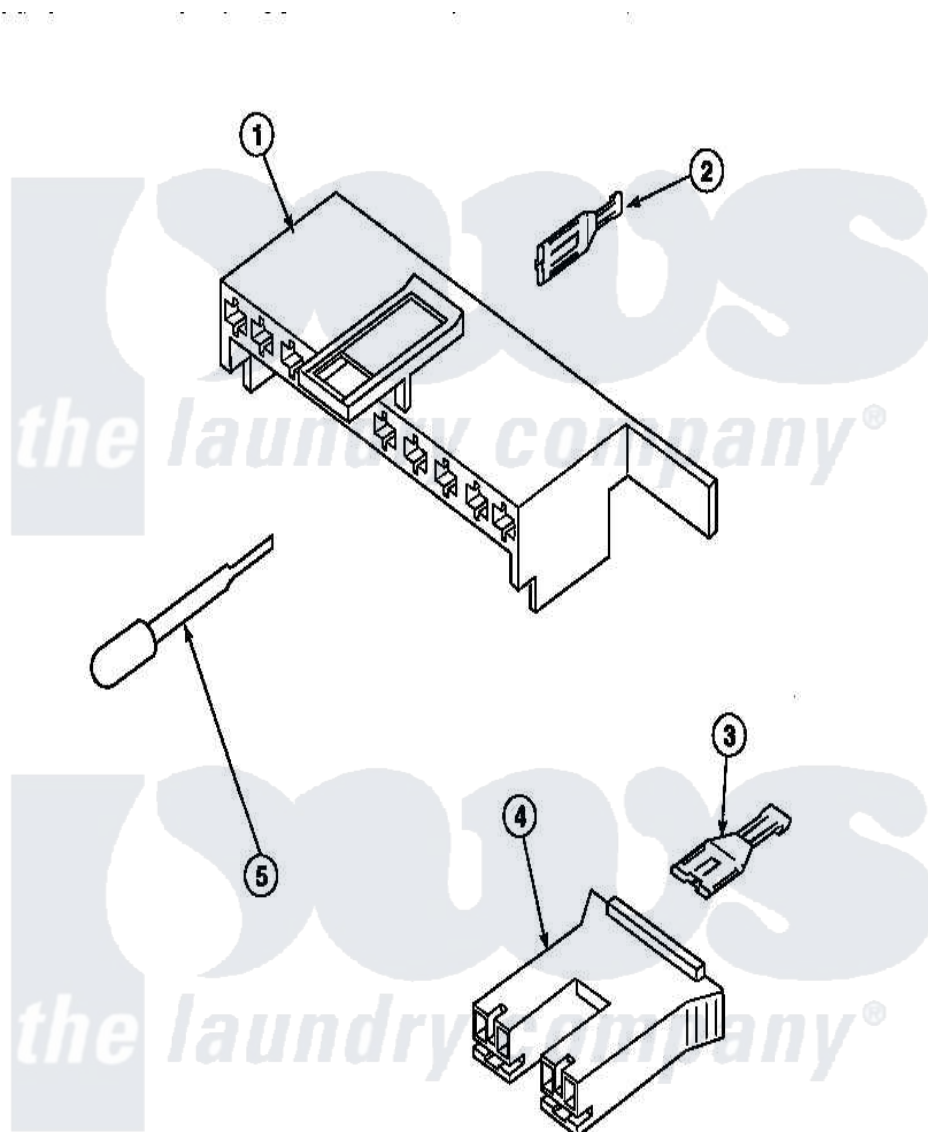

**Amana CW4202W2 (BOM: PCW4202W2 B) 19 - MIXING VALVE & MOTOR
CONN BLOCKS, TERM**

Amana Residential Amana CW4202W2 (BOM: PCW4202W2 B) Washer Parts Parts Diagram 19 - MIXING VALVE & MOTOR CONN BLOCKS, TERM
Click on the part number to view part

Item	Original Part Number	Replaced By	Status	Part Description
1	34677			10 Circuit Plug
2	Y00188			Molex Terminal
3	Y00121		Not Available	SPADE TERMINAL(12 GAUGE) (1/4 INCH-(2) 18 GAUGE WIRES O
4	34676			Plug
"	34675		Not Available	PLUG
5	283P4			Terminal Extractor Tool