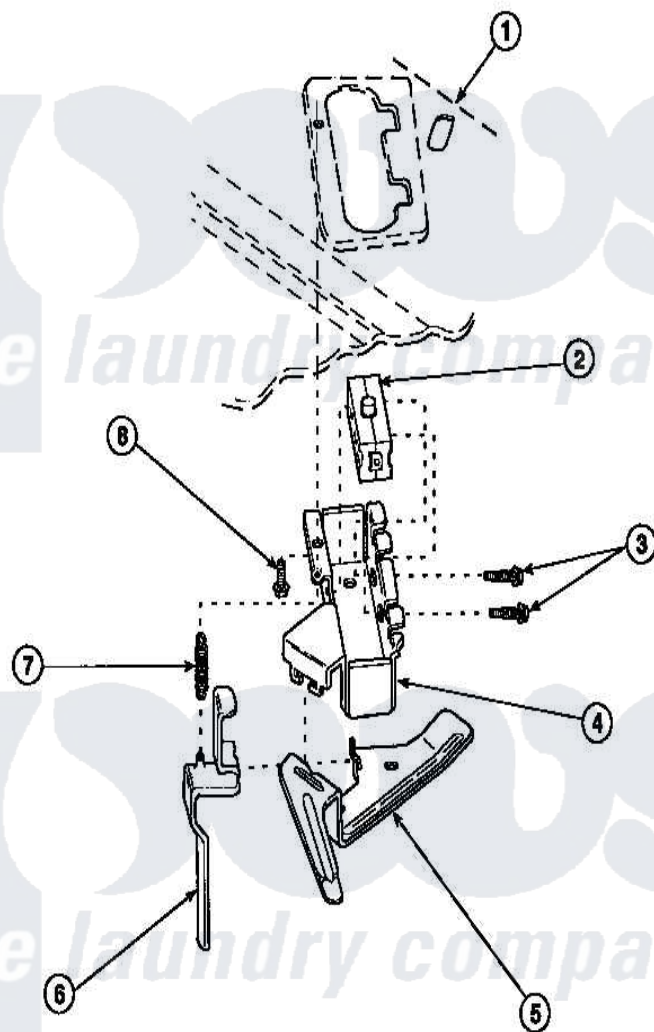

# Amana CW4202W2 (BOM: PCW4202W2 B) 22 - OUT-OF-BALANCE SWITCH

Amana Residential Amana CW4202W2 (BOM: PCW4202W2 B) Washer Parts Parts Diagram 22 - OUT-OF-BALANCE SWITCH

[Click on the part number to view part](#)

Item	Original Part Number	Replaced By	Status	Part Description
1	34902P		Not Available	TOP
2	33445	<a href="#">27001095</a>		Switch, Lid
3	<a href="#">36510</a>			Screw
4	<a href="#">36497P</a>			Kit, Switch Holder
5	<a href="#">33441</a>			Arm, Actuator
6	<a href="#">33442</a>			Lever, Unbalanced Load
7	<a href="#">33443</a>			Spring
8	23962	<a href="#">W10116760</a>		Screw