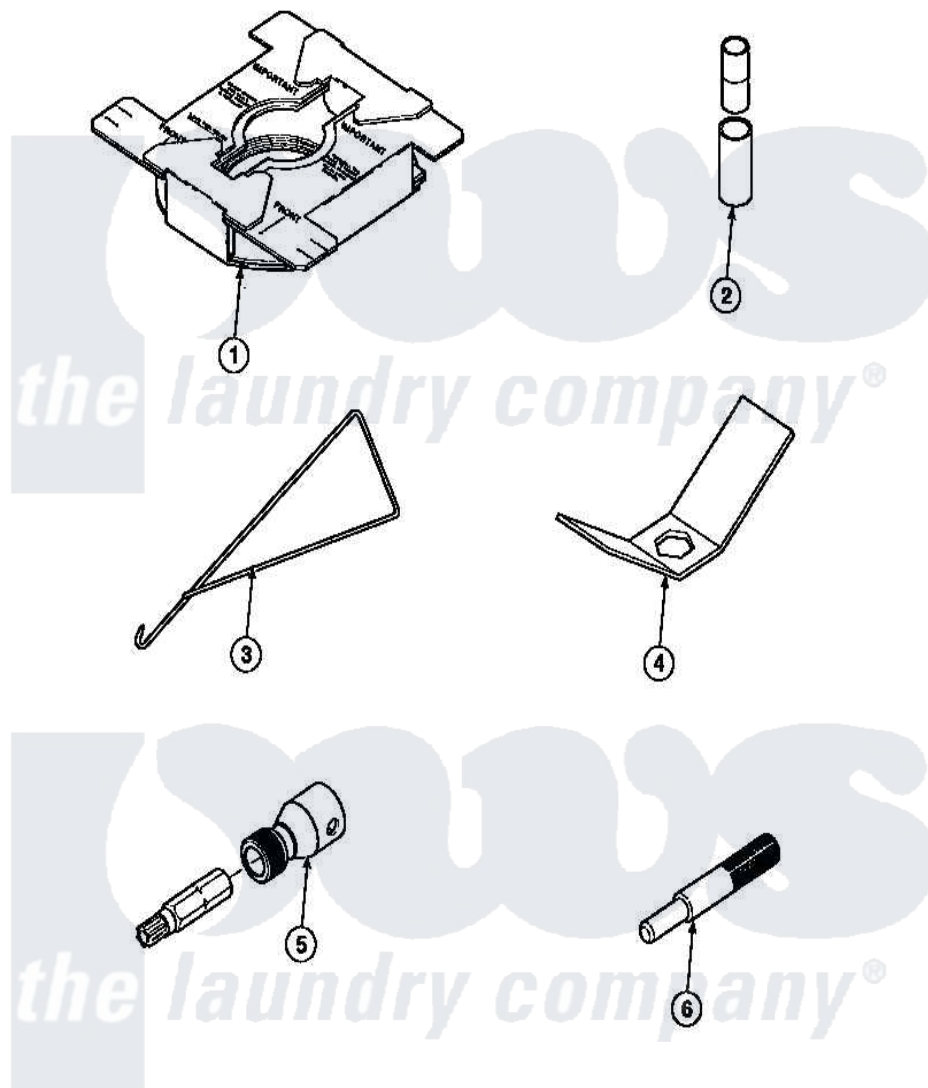

# Amana CW4202W2 (BOM: PCW4202W2 B) 24 - SPECIAL TOOLS

Amana Residential Amana CW4202W2 (BOM: PCW4202W2 B) Washer Parts Parts Diagram 24 - SPECIAL TOOLS  
 Click on the part number to view part

Item	Original Part Number	Replaced By	Status	Part Description
1	36926		Not Available	BRACE, SHIPPING
2	<a href="#">242P4</a>			Installer, Spring
3	289P4	<a href="#">321P4</a>		Hook, Spring
4	237P4	<a href="#">306P4</a>		Hex Wrench
5	<a href="#">282P4</a>			T25 Tamper Resistant Bit
"	<a href="#">24161</a>			Torx Bit Holder
6	305P4		Not Available	TOOL, TRANSMISSION PI
NI	555P3	<a href="#">725P3</a>		Kit