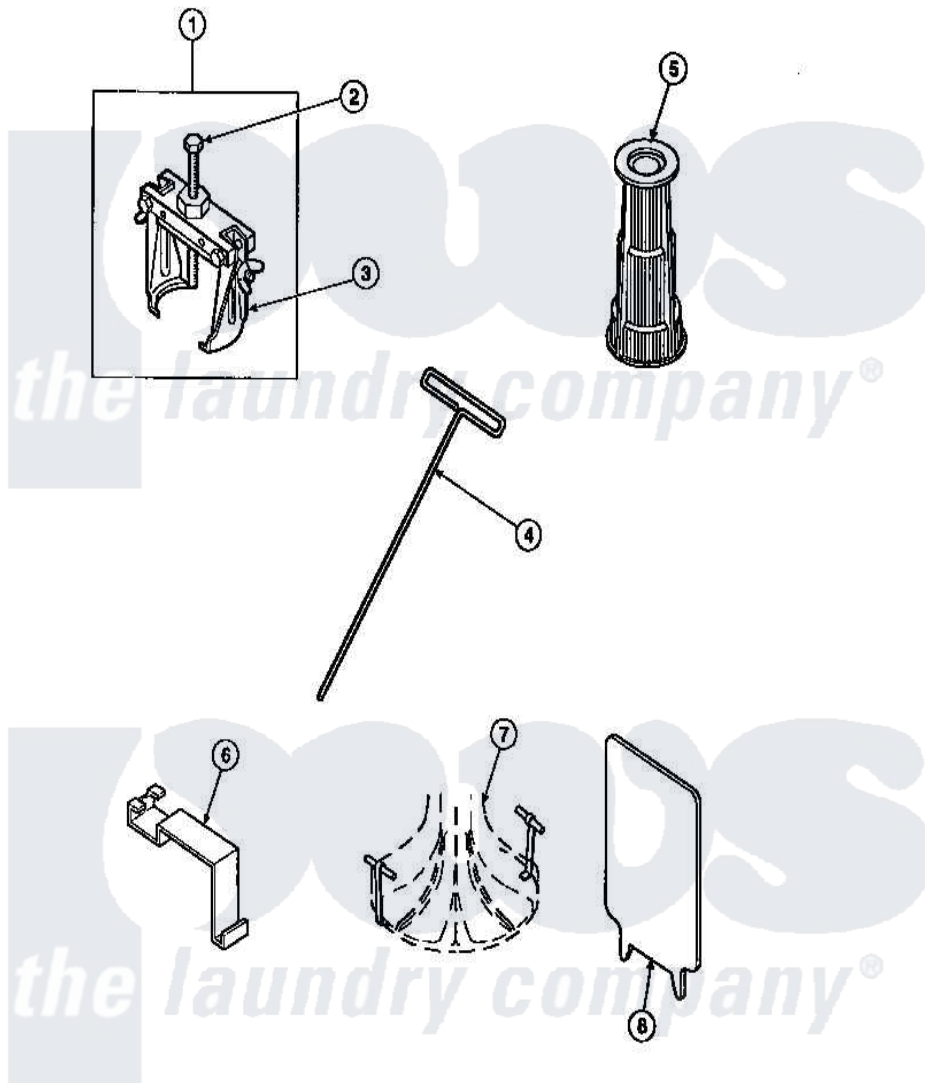

Amana CW4202W2 (BOM: PCW4202W2 B) 25 - SPECIAL TOOLS

Amana Residential Amana CW4202W2 (BOM: PCW4202W2 B) Washer Parts Parts Diagram 25 - SPECIAL TOOLS

Click on the part number to view part

Item	Original Part Number	Replaced By	Status	Part Description
1	294P4			Bell Tool
2	294P4B			Drive Bell Bolt
3	294P4A			Jaw, Drive Bell Tool
4	291P4		Not Available	WRENCH, T - ALLEN
5	293P4			Seal Tool
6	273P4			Tub Cover Gasket Tool
7	254P4P			Agitator Hooks
8	272P4			Tool, Lid Switch Instal
NI	555P3	725P3		Kit