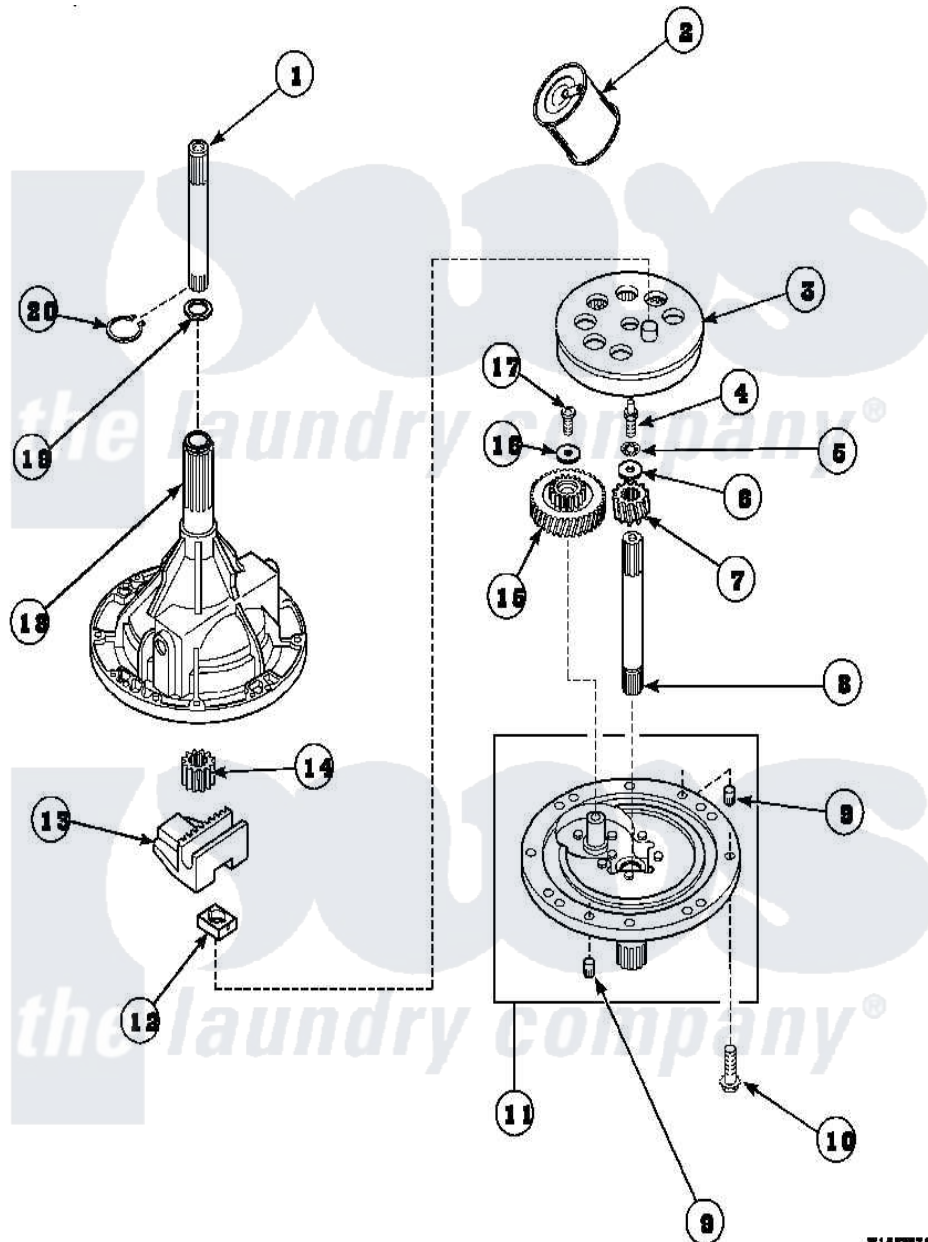

Amana CW4202W2 (BOM: PCW4202W2A) 01 - 34526P TRANSMISSION ASSY

Amana Residential Amana CW4202W2 (BOM: PCW4202W2A) Washer Parts Parts Diagram 01 - 34526P TRANSMISSION ASSY

Click on the part number to view part

Item	Original Part Number	Replaced By	Status	Part Description
1	Y36570			Shaft, Output
2	27243P			Oil, CW Transmission F-
3	26577			Assembly, Gear And Stud
4	27030		Not Available	SCREW, 1/4-20 SPECIAL
5	21456			Lockwasher, 1/4 Intshkp
6	26509	40041501		Washer
7	36562			Pinion, Drive
8	34853			Shaft, Input
9	27172			Pin, Dowel
10	32814		Not Available	SCREW, 1/4-20X7/8 SERRA
11	38290			Assembly, Cover
12	26493			Slide
13	Y31526			Rack
14	27003			Pinion, Agitator
15	29161			Gear, Reduction

16	29260	Not Available	WASHER
17	29273		Screw, 1/4-20 X 3/8
18	33223	Not Available	ASSY, TRANSMISSION CASE
19	35092		Washer, 3628id X 1.00 X .056
20	27197		Ring, Retaining
NI	37577P	Not Available	SEALANT