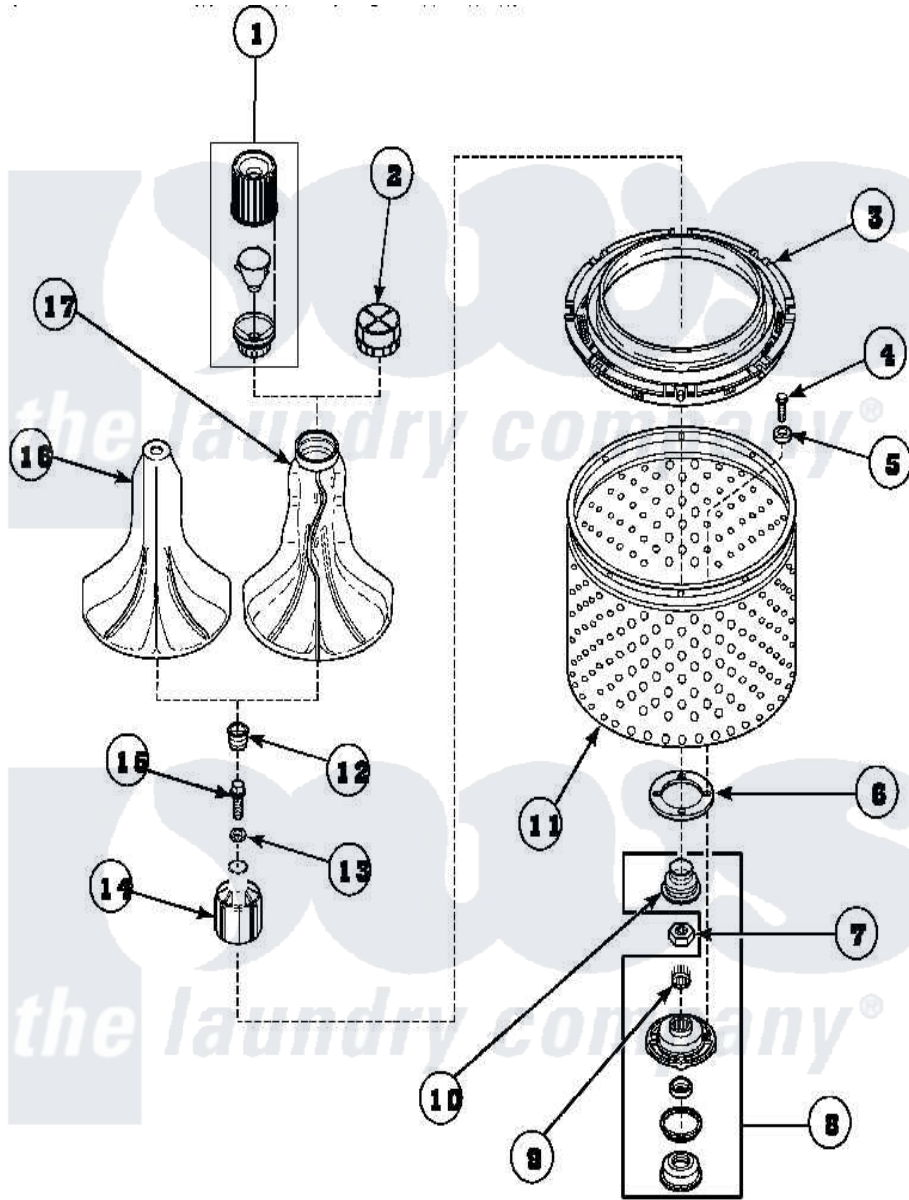

Amana CW4202W2 (BOM: PCW4202W2A) 02 - AGITATOR/DRIVE BELL/SEAL KIT/TUB & HUB

W214P2EA

Amana Residential Amana CW4202W2 (BOM: PCW4202W2A) Washer Parts Parts Diagram 02 - AGITATOR/DRIVE BELL/SEAL KIT/TUB & HUB
 Click on the part number to view part

Item	Original Part Number	Replaced By	Status	Part Description
2	36515			Cap, Agitator
3	35035			Guard, Clothes
4	27202	W10116787		Screw
5	28094			Gasket
7	Y29220	40016301		Nut, Lock
8	495P3	R9900552		Hub And Seal
9	29728	40008301		Insert, Spline
10	36425	40016101		Seal, Bell Drive
12	36511	40008401		Plug, Bell
13	36472			O-Ring
14	36443P	R9900189		Kit, Drive Bell And Seal
15	34288	40065102		Screw, Shoulder 1/4
17	33174	40000501W		Agitator, Flex Vane