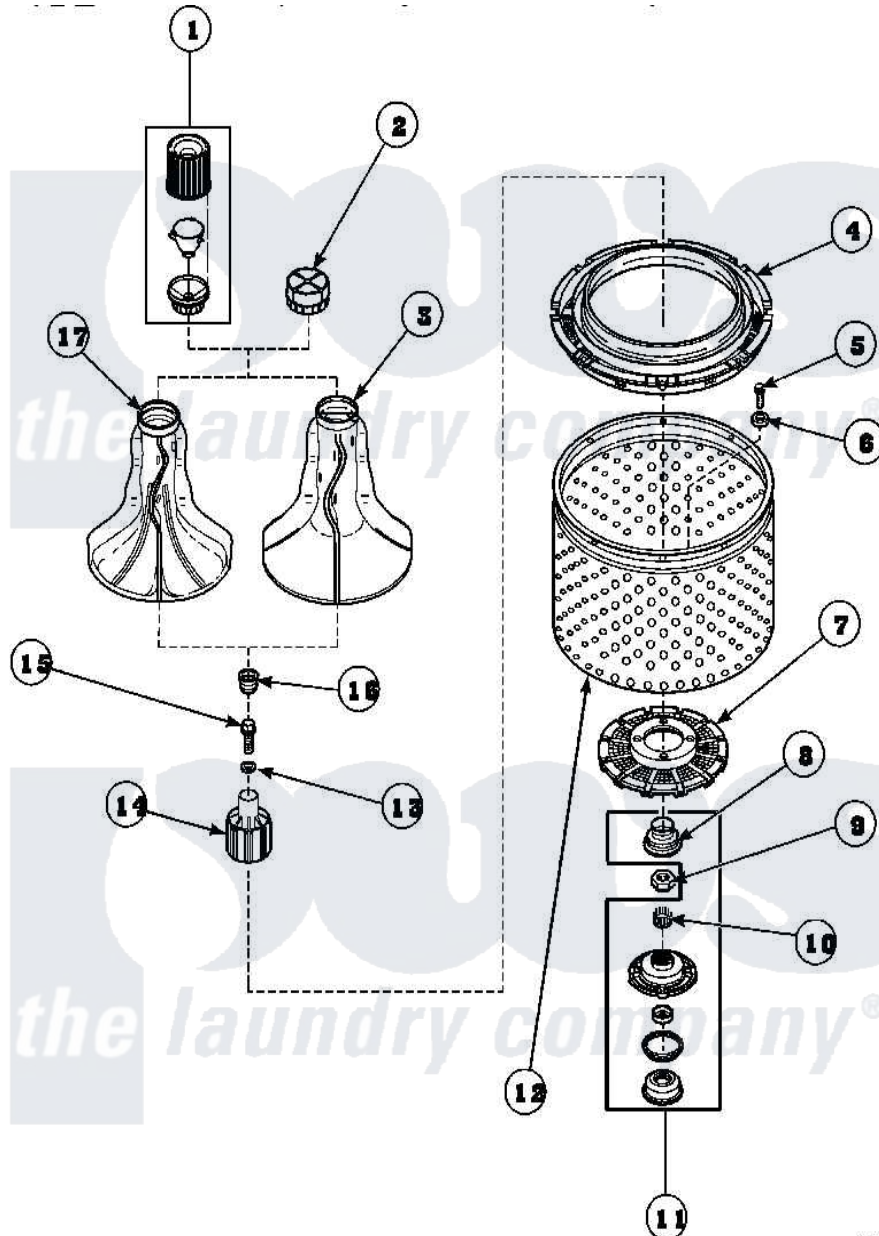

**Amana CW4202W2 (BOM: PCW4202W2A) 03 - AGITATOR/DRIVE BELL/SEAL KIT/TUB & HUB**

Amana Residential Amana CW4202W2 (BOM: PCW4202W2A) Washer Parts Parts Diagram 03 - AGITATOR/DRIVE BELL/SEAL KIT/TUB & HUB

W2J0255A

Click on the part number to view part

Item	Original Part Number	Replaced By	Status	Part Description
2	<a href="#">36515</a>			Cap, Agitator
4	<a href="#">35035</a>			Guard, Clothes
5	27202	<a href="#">W10116787</a>		Screw
6	<a href="#">28094</a>			Gasket
7	32998	<a href="#">39371</a>		Filter Lin
8	36425	<a href="#">40016101</a>		Seal, Bell Drive
9	Y29220	<a href="#">40016301</a>		Nut, Lock
10	29728	<a href="#">40008301</a>		Insert, Spline
11	495P3	<a href="#">R9900552</a>		Hub And Seal
12	34518P		Not Available	WASHTUB STAINLESS STEEL
"	33503P	<a href="#">39240P</a>		Wash Tub
13	<a href="#">36472</a>			O-Ring
14	36443P	<a href="#">R9900189</a>		Kit, Drive Bell And Seal
15	34288	<a href="#">40065102</a>		Screw, Shoulder 1/4