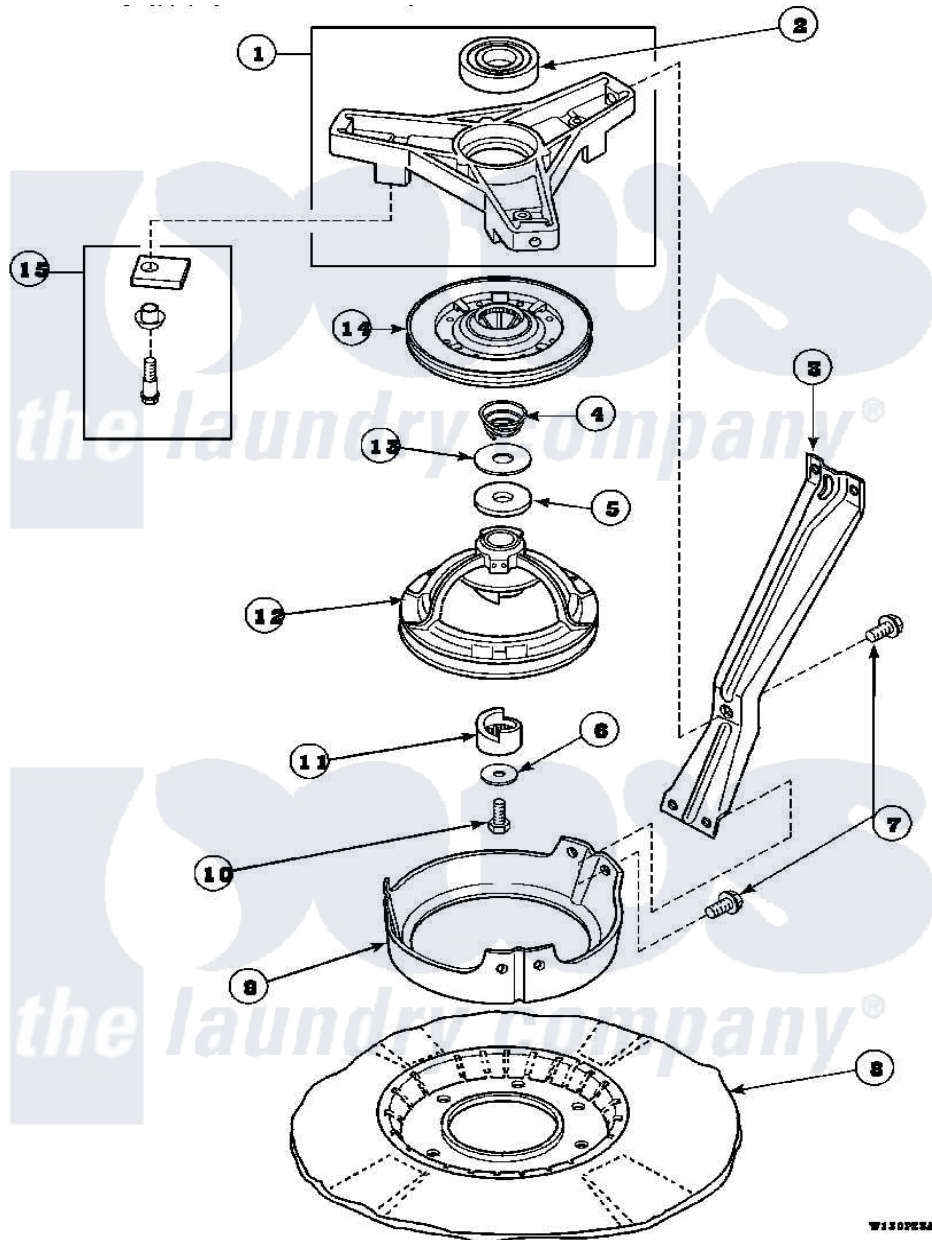

**Amana CW4202W2 (BOM: PCW4202W2A) 04 - BRG HSG/BRAKE/PULLEY & PIVOT DOME**

Amana Residential Amana CW4202W2 (BOM: PCW4202W2A) Washer Parts Parts Diagram 04 - BRG HSG/BRAKE/PULLEY & PIVOT DOME  
 Click on the part number to view part

Item	Original Part Number	Replaced By	Status	Part Description
1	<a href="#">35746</a>			Assembly, Bearing Housing-L
2	28944R	<a href="#">40004001</a>		Bearing, Main
3	34471		Not Available	LEG,SUPPORT
4	<a href="#">33435</a>			Spring, Conical
5	27015	<a href="#">40063201</a>		Washer, Flat
6	26509	<a href="#">40041501</a>		Washer
7	35369	<a href="#">40128701</a>		Screw, 5/16-18 X .50
8	<a href="#">36599P</a>			Assembly Nut/ Leg Base
"	<a href="#">34434P</a>			Assembly Nut/Leg Base
9	<a href="#">34470</a>			Dome, Pivot
10	27220	<a href="#">40063401</a>		Screw, 1/4-20 x 5/8 Hex
11	<a href="#">27018</a>			Helix
13	35535	<a href="#">40065701</a>		Washer, 2 Odx.63 ID
14	31961P	<a href="#">R9900474</a>		Brake Assembly
15	548P3	<a href="#">R9900543</a>		Pad-Brake