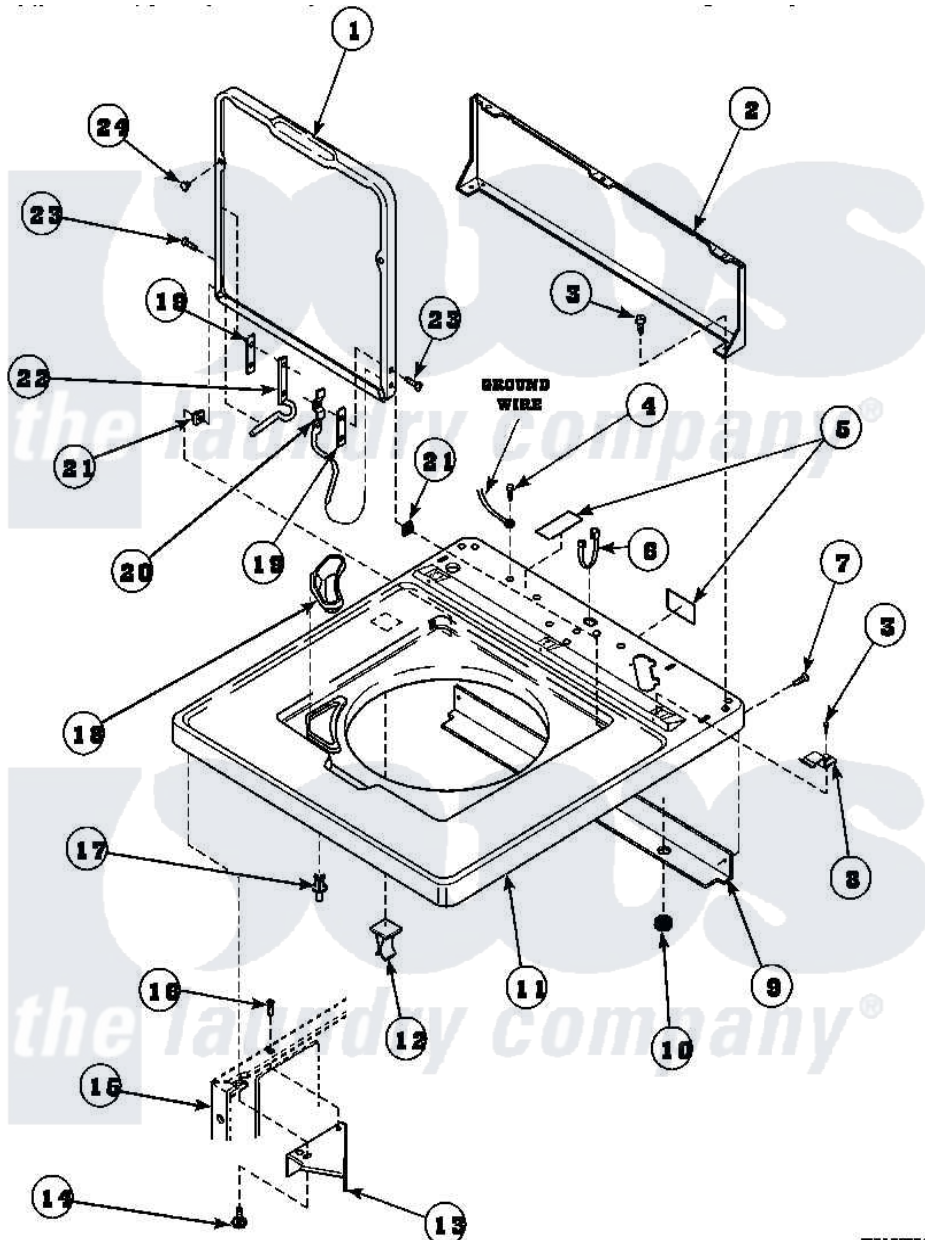

Amana CW4202W2 (BOM: PCW4202W2A) 05 - CAB TOP/LOADING DR & CTRL HOOD REAR PAN

Amana Residential Amana CW4202W2 (BOM: PCW4202W2A) Washer Parts Diagram 05 - CAB TOP/LOADING DR & CTRL HOOD REAR PAN

Click on the part number to view part

Item	Original Part Number	Replaced By	Status	Part Description
2	34903		Not Available	PANEL, BACK HOOD (USE 37782)
3	23962	W10116760		Screw
4	52909			Screw, 10B-16 X 1/2 HeX
5	500316		Not Available	LABEL, WARNING-DISCONNECT POWER
6	21903	211881		Grommet, Cord Part Not Used-Gas Models Only
7	27196	27001200		Screw
8	35887	40063901		Clip, Hold Down
9	34228			Shield, Top
10	80262		Not Available	GROMMET
11	34902_P		Not Available	CABINET TOP
13	36034			Bracket, Director-Module
14	Y31644	27001200		Screw
15	34475_P		Not Available	CABINET

16	36035	Not Available	SCREW,8-18X3/8 PHIL FLT HD
17	56534		Barrel, Support
18	34776	Not Available	DISPENSER,BLEACH
19	34338		Gasket, Hinge
20	36437		Hinge, Lid R
21	33446	40008201	Bushing, Hinge
22	36438		Hinge, Lid Left
23	34337	W10119828	Screw, Lid Hinge Mounting
24	21685	40038001	Bumper