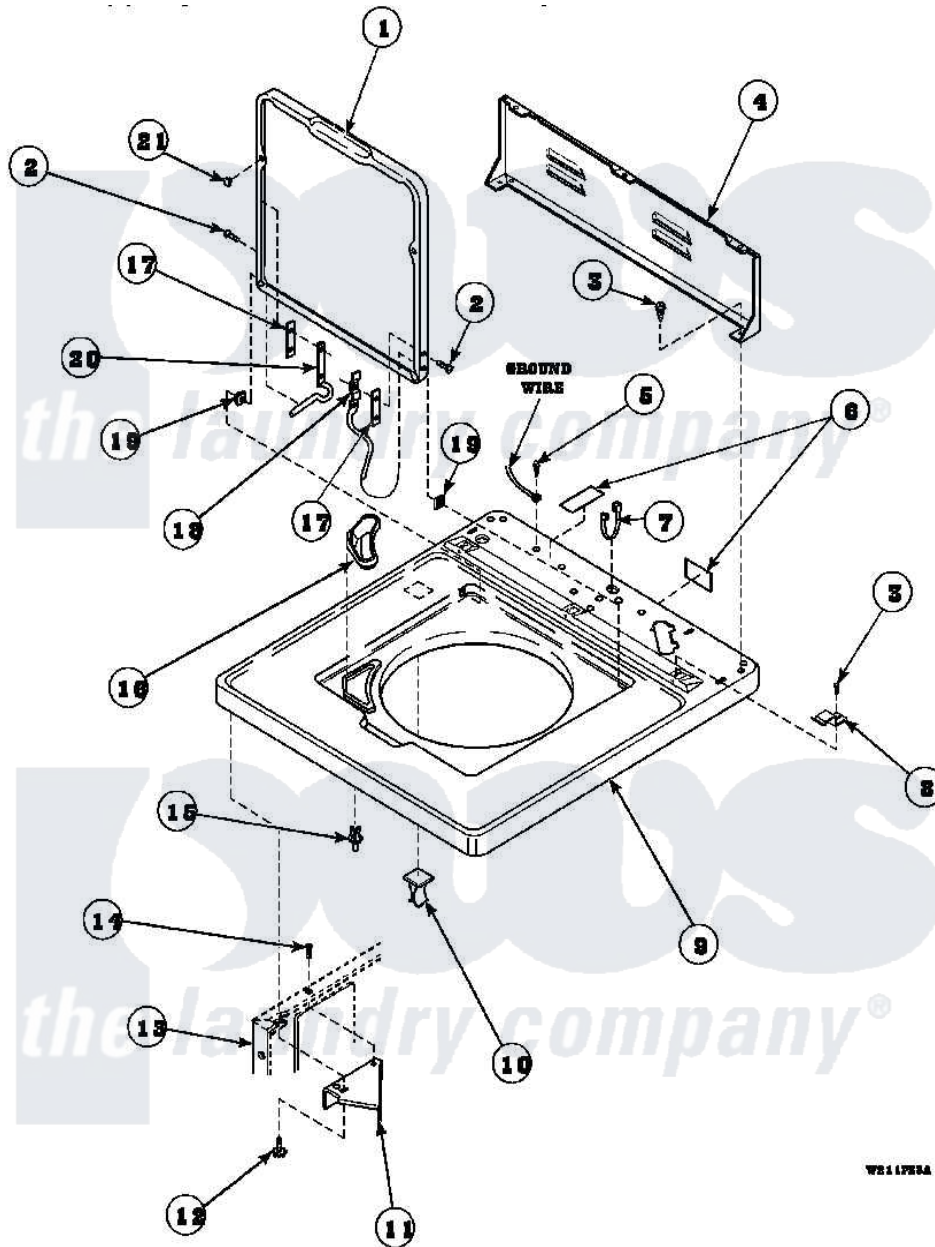

**Amana CW4202W2 (BOM: PCW4202W2A) 06 - CAB TOP/LOADING DR & CTRL HOOD REAR PAN**

WB11793A

Amana Residential Amana CW4202W2 (BOM: PCW4202W2A) Washer Parts Parts Diagram 06 - CAB TOP/LOADING DR & CTRL HOOD REAR PAN  
 Click on the part number to view part

Item	Original Part Number	Replaced By	Status	Part Description
1	33541_P		Not Available	LOADING DOOR
2	34337	<a href="#">W10119828</a>		Screw, Lid Hinge Mounting
3	23962	<a href="#">W10116760</a>		Screw
4	34903		Not Available	PANEL, BACK HOOD (USE 37782)
5	<a href="#">52909</a>			Screw, 10B-16 X 1/2 HeX
6	24903		Not Available	STICKER,DISCONNECT POW
7	21903	<a href="#">211881</a>		Grommet, Cord Part Not Used-Gas Models Only
8	35887	<a href="#">40063901</a>		Clip, Hold Down
9	34902_P		Not Available	CABINET TOP
11	<a href="#">36034</a>			Bracket, Director-Module
12	Y31644	<a href="#">27001200</a>		Screw
13	34475_P		Not Available	CABINET
14	36035		Not Available	SCREW,8-18X3/8 PHIL FLT

14	30033	Not Available	HD
15	<a href="#">56534</a>		Barrel, Support
16	34776	Not Available	DISPENSER,BLEACH
17	<a href="#">34338</a>		Gasket, Hinge
18	<a href="#">36437</a>		Hinge, Lid R
19	33446	<a href="#">40008201</a>	Bushing, Hinge
21	21685	<a href="#">40038001</a>	Bumper
NI	<a href="#">26594P</a>		Grease, Silicone - 2 Oz Tube