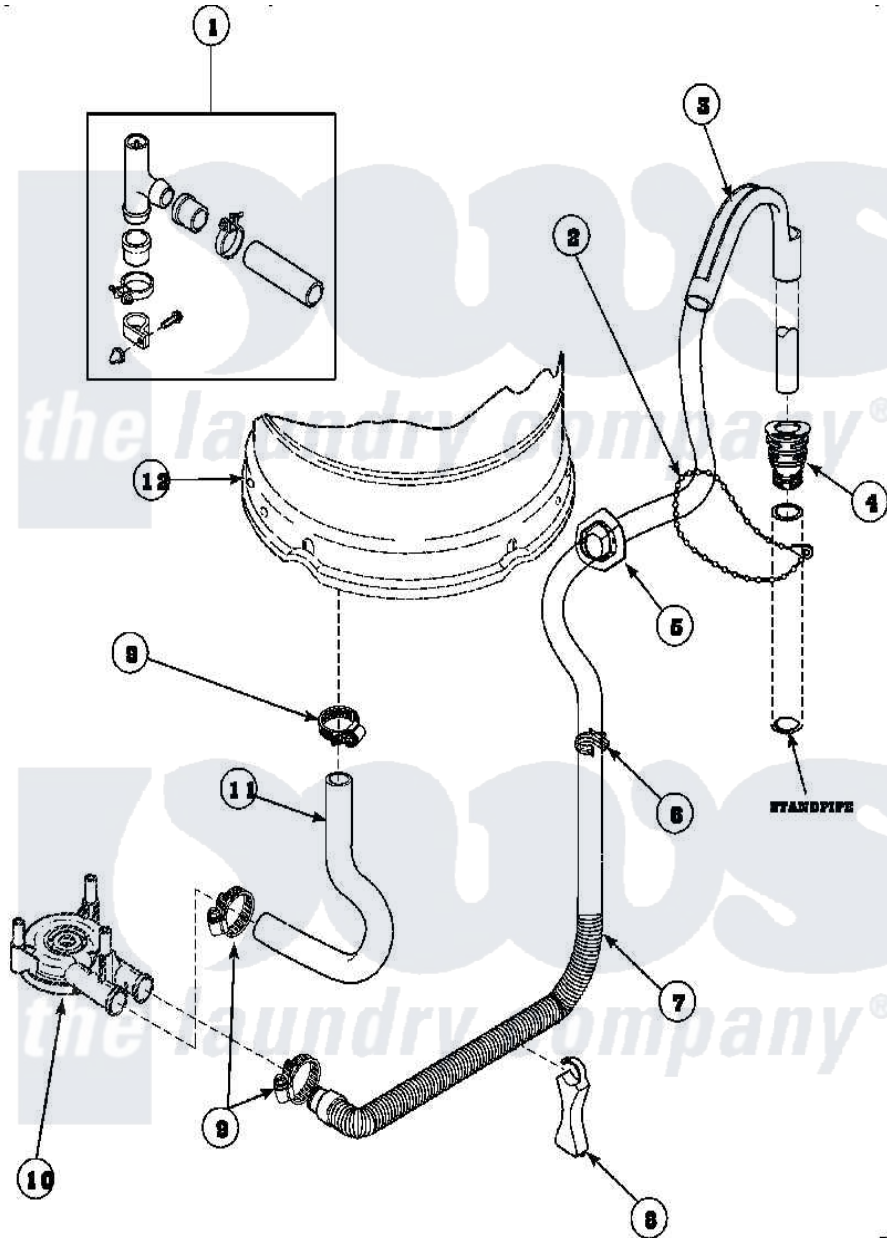

**Amana CW4202W2 (BOM: PCW4202W2A) 07 - DRAIN HOSE AND SIPHON BREAK**

Amana Residential Amana CW4202W2 (BOM: PCW4202W2A) Washer Parts Parts Diagram 07 - DRAIN HOSE AND SIPHON BREAK

Click on the part number to view part

Item	Original Part Number	Replaced By	Status	Part Description
1	562P3	<a href="#">76660</a>		Break-Sphn
2	33489	<a href="#">8539404</a>		Tie-Wire
3	33615	<a href="#">22003814</a>		Retainer, Drain Hose
4	36878	<a href="#">40008101</a>		Adapter, Standpipe
5	<a href="#">32219</a>			Relief, Strain
6	<a href="#">36014</a>			Clip, Retainer-Hose
7	37245	<a href="#">40053901</a>		Hose, Drain
8	<a href="#">36522</a>			Hose Support
"	<a href="#">35487</a>			Support, Hose
9	36802	<a href="#">285655</a>		Clamp, Hose
10	36863P	<a href="#">27001233</a>		Pump
12	<a href="#">34438P</a>			Assembly, Outer Tub