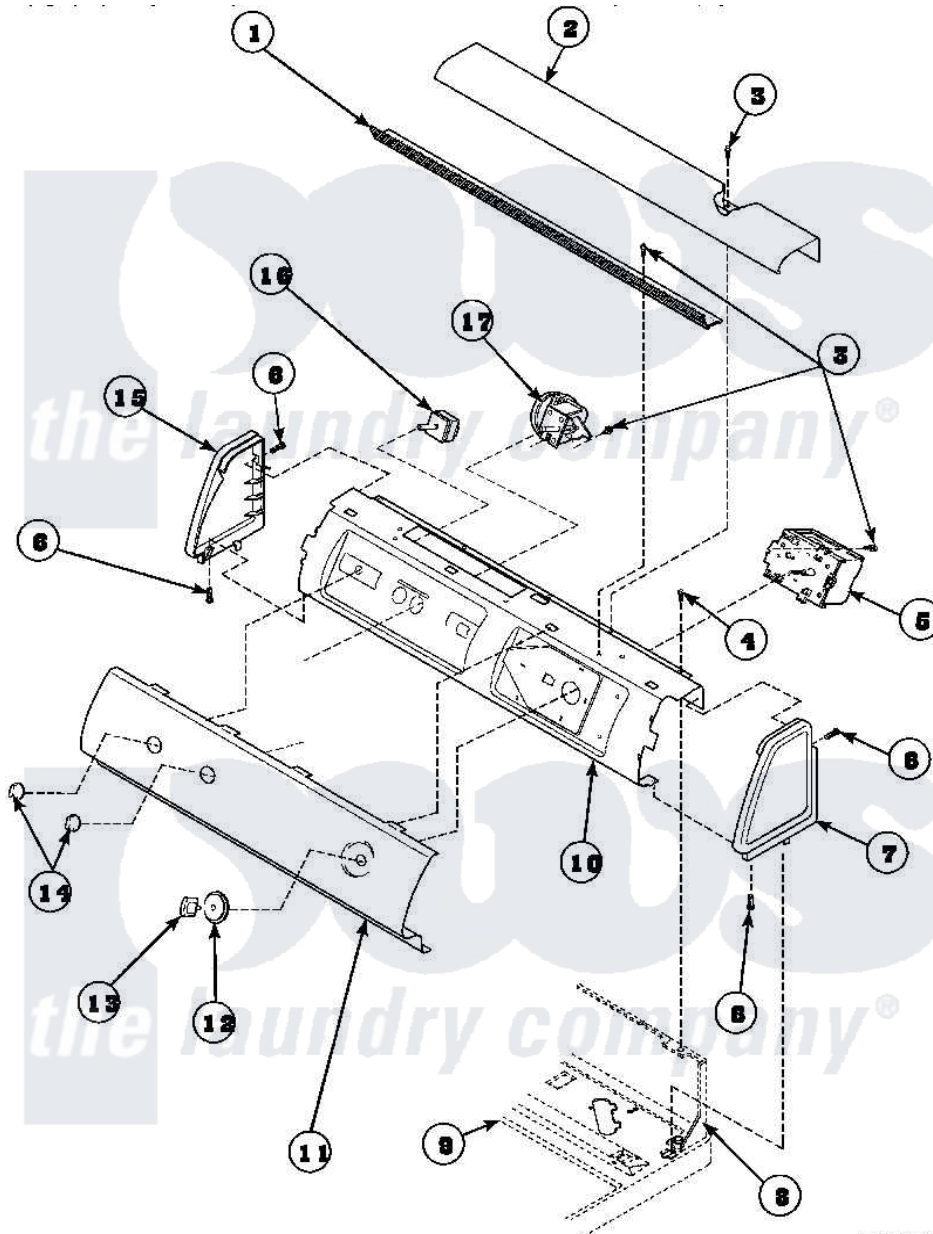

**Amana CW4202W2 (BOM: PCW4202W2A) 09 - GRAPHIC PANEL, CTRL
MTG PLATE AND CTRLS**

W30022A

Amana Residential Amana CW4202W2 (BOM: PCW4202W2A) Washer Parts Parts Diagram 09 - GRAPHIC PANEL, CTRL MTG PLATE AND CTRLS
Click on the part number to view part

Item	Original Part Number	Replaced By	Status	Part Description
1	Y34826		Not Available	DIFFUSER,LAMP-CLEAR
2	34823		Not Available	COVER, TOP
3	23962	W10116760		Screw
4	34904	489355		Screw, 8 X 1/2
5	31239	31239P		Timer 3 Cycle Package
6	501086	90767		Screw, 8A X 3/8 HeX Washer Head Tapping
7	34815		Not Available	PANEL, END R.H. (BLK)
8	34903		Not Available	PANEL, BACK HOOD (USE 37782)
9	34902_P		Not Available	CABINET TOP
10	34821		Not Available	CONTROL MOUNTING PLATE
11	36865		Not Available	PANEL, GRAPHICS
12	34848			Assembly, Timer Skirt
13	34844		Not Available	KNOB,TIMER

14 [34847](#)
15 [34816](#)
16 [35115](#)
17 36045

Assembly, Knob-Rotary
Panel, End
Switch, TemPerature 3 P
Switch, Pressure