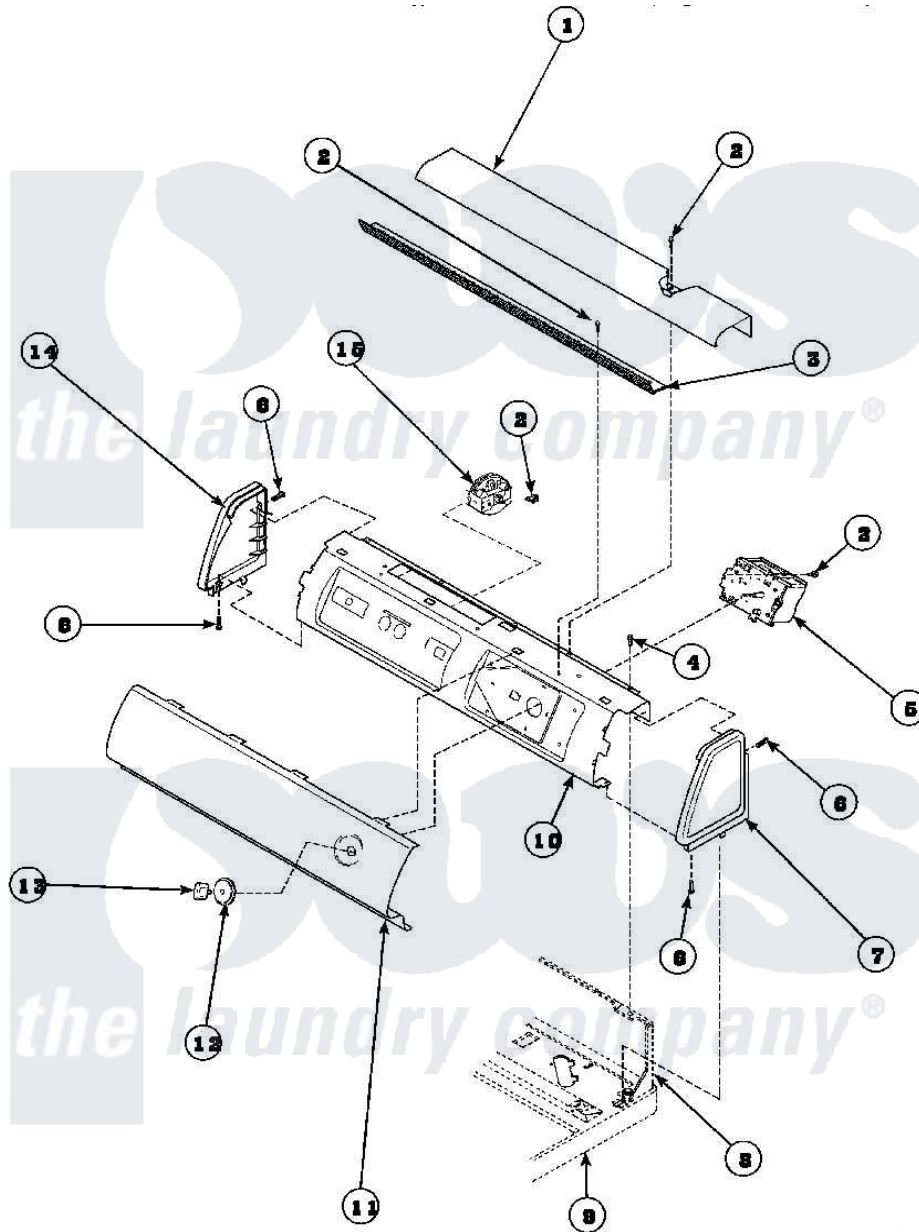

Amana CW4202W2 (BOM: PCW4202W2A) 10 - GRAPHIC PANEL, CTRL
MTG PLATE AND CTRLS

WF4202W2

Amana Residential Amana CW4202W2 (BOM: PCW4202W2A) Washer Parts Parts Diagram 10 - GRAPHIC
PANEL, CTRL MTG PLATE AND CTRLS
[Click on the part number to view part](#)

Item	Original Part Number	Replaced By	Status	Part Description
0	34815		Not Available	PANEL, END R.H. (BLK)