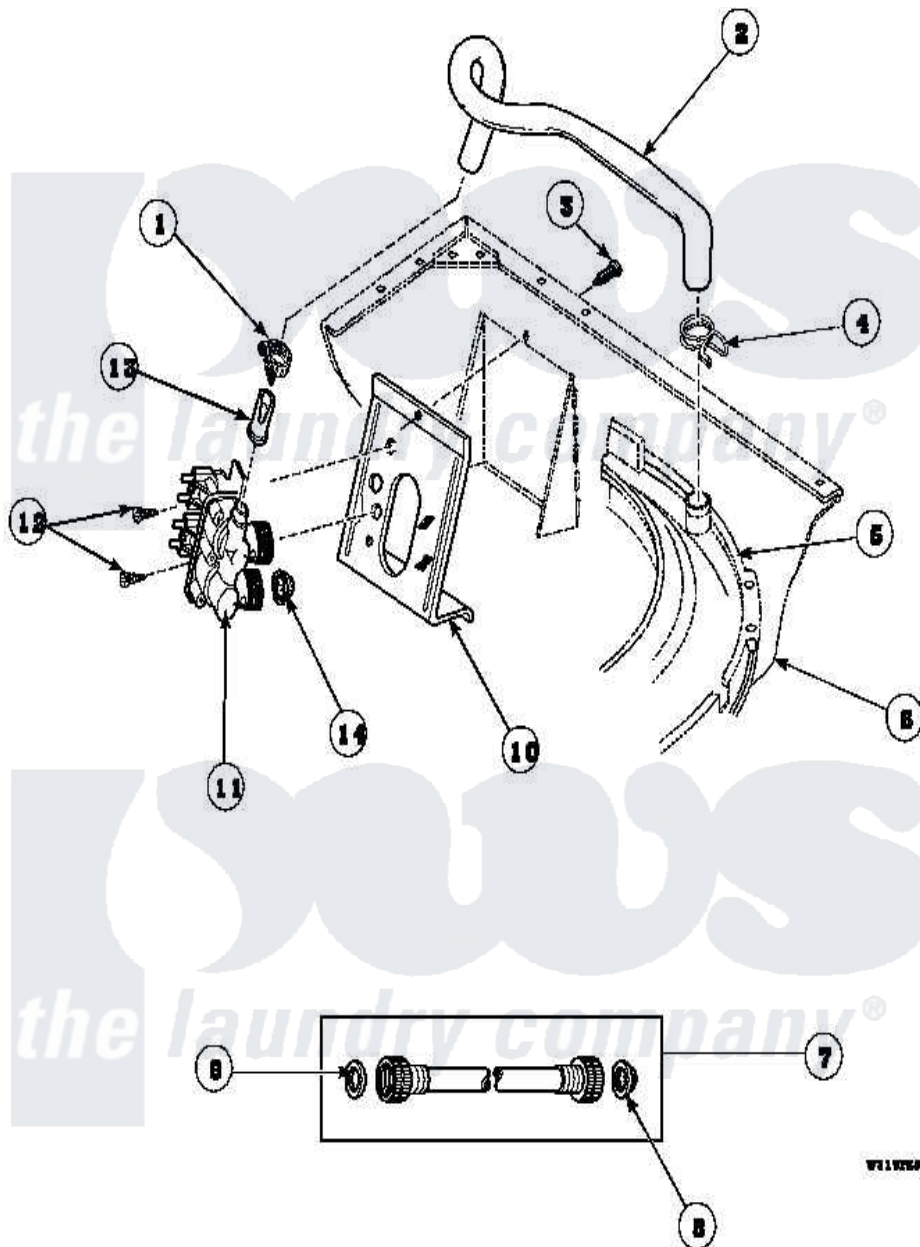

Amana CW4202W2 (BOM: PCW4202W2A) 11 - INLET/FILL HOSE/MIXING VLV & MTG BRKT

W1117244

Amana Residential Amana CW4202W2 (BOM: PCW4202W2A) Washer Parts Parts Diagram 11 - INLET/FILL HOSE/MIXING VLV & MTG BRKT
 Click on the part number to view part

Item	Original Part Number	Replaced By	Status	Part Description
1	36801	596669		Clamp, Manifold
2	35874	38155		Hose, Mix Valve To TU
3	33562	27001200		Screw
4	29210			Hose Clamp
5	36025P			Assembly, Tub Coverand Gasket
6	34475_P		Not Available	CABINET
7	20617		Not Available	HOSE, INLET (8 FT)
"	28330P	202860		Inlet Hose Assembly
"	20618	21001467		Hose- 10'
8	28605	22002960		Strainer, Washer Inlet
9	20290	Y013783		Washer, Inlet Hose
10	34972	39407		Bracket, Valve
11	34963	34963P		Valve Mixing Package
12	501086	00767		Screw, 8A X 3/8 HeX Washer

12	301000	30107	Head Tapping
13	34500	22001900	Preventer, Back Flow
14	24122	22002960	Strainer, Washer Inlet