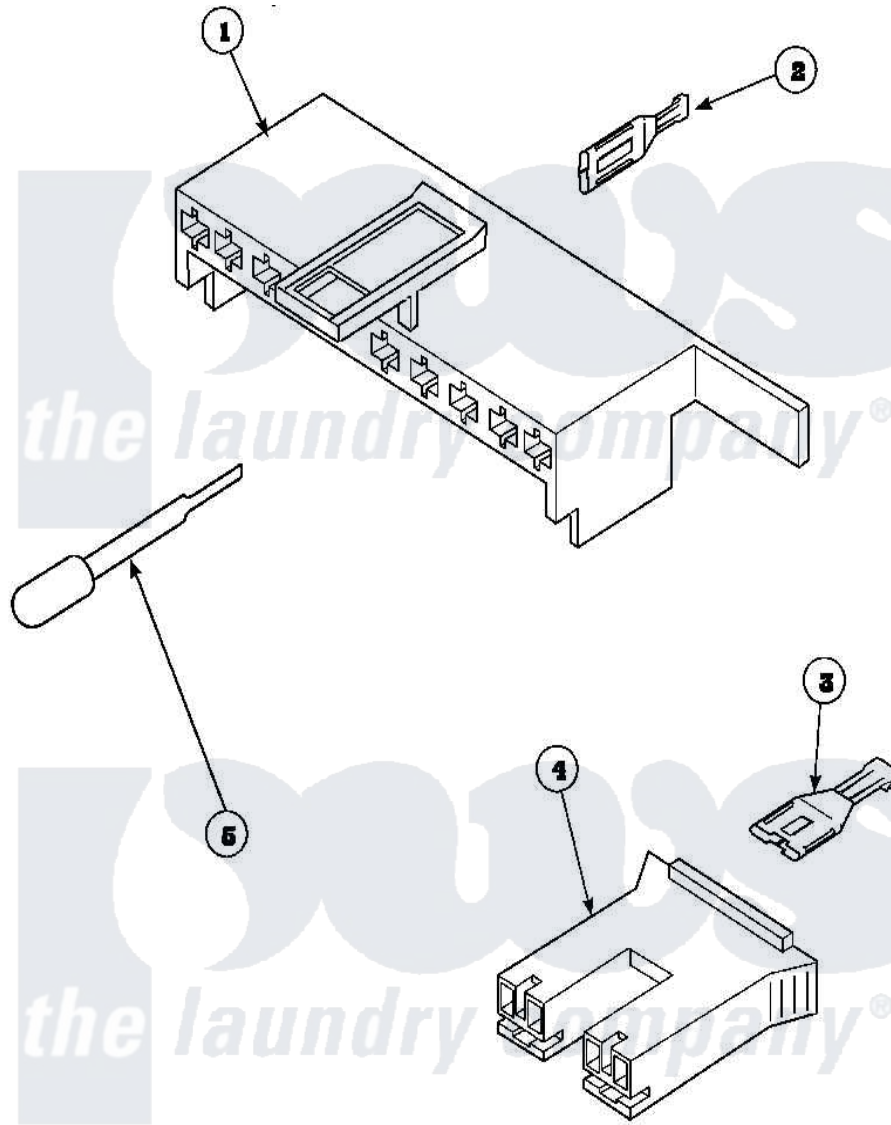

**Amana CW4202W2 (BOM: PCW4202W2A) 12 - MIXING VLV, CONN
BLOCKS, TERM, EXTRACTOR**

Amana Residential Amana CW4202W2 (BOM: PCW4202W2A) Washer Parts Parts Diagram 12 - MIXING VLV, CONN
BLOCKS, TERM, EXTRACTOR
Click on the part number to view part

Item	Original Part Number	Replaced By	Status	Part Description
1	34677			10 Circuit Plug
2	Y00188			Molex Terminal
3	Y00121		Not Available	SPADE TERMINAL(12 GAUGE) (1/4 INCH-(2) 18 GAUGE WIRES O
4	34676			Plug
"	34675		Not Available	PLUG
5	283P4			Terminal Extractor Tool
NI	35352			Assembly, Wiring Harness-Hood
"	36278			Harness, Wire