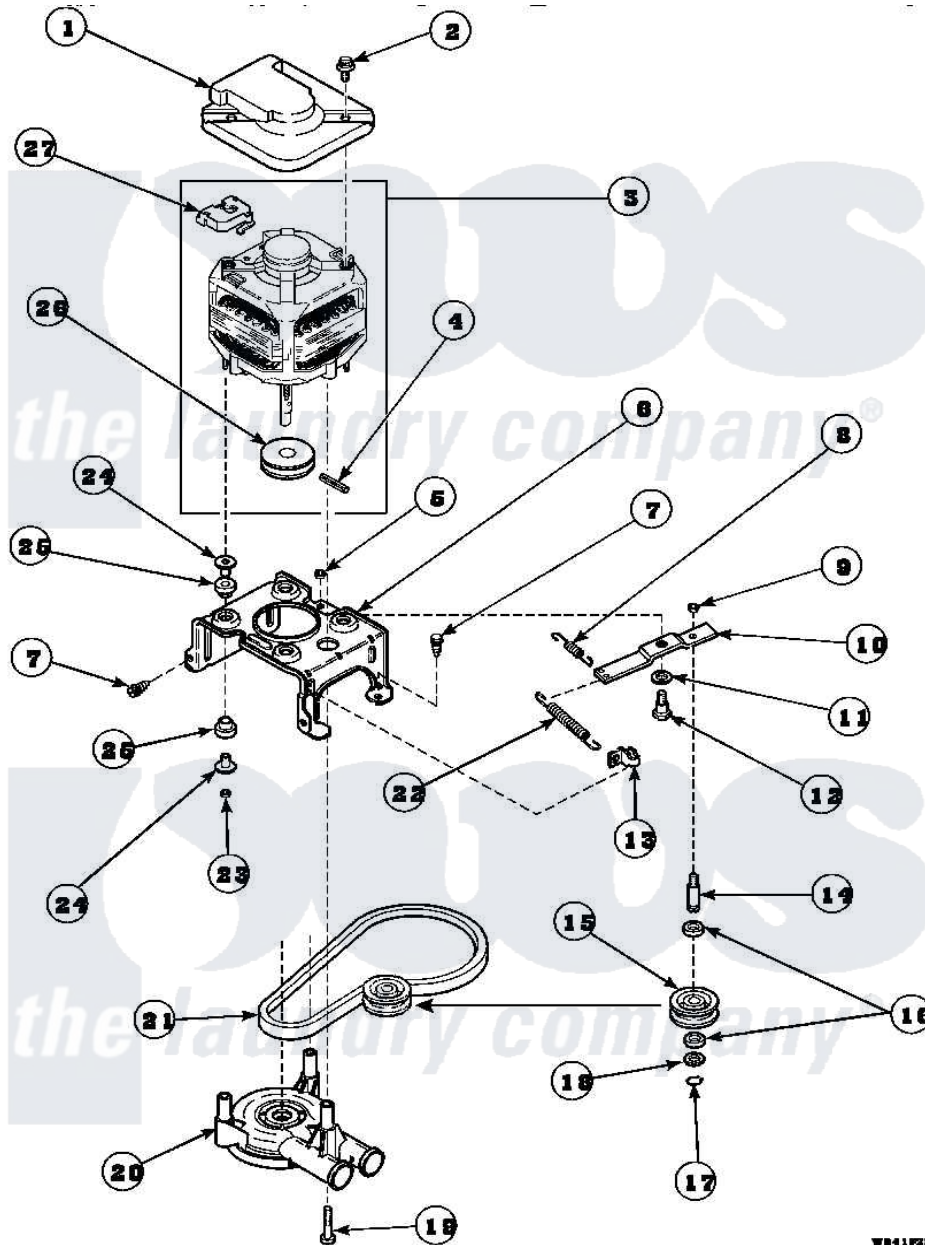

Amana CW4202W2 (BOM: PCW4202W2A) 13 - MOTOR, MTG BRKT, BELT, PUMP & IDLER ASSY

WB11P20A

Amana Residential Amana CW4202W2 (BOM: PCW4202W2A) Washer Parts Parts Diagram 13 - MOTOR, MTG BRKT, BELT, PUMP & IDLER ASSY
 Click on the part number to view part

Item	Original Part Number	Replaced By	Status	Part Description
1	34754	40112301		Shield, Motor
2	36639	4312464		Screw
3	34571P	27001215		Motor W/Pulley
4	23750			Pin, Roll
5	52566	27001225		Nut, Jam Mid Lock 1/4-20
6	34890		Not Available	BRACKET,MOTOR MOUNT
"	37415P			Kit, Motor Brkt
"	37415	37415P		Kit, Motor Brkt
7	Y31645	27001200		Screw
8	30620		Not Available	SPRING,IDLER LEVER HEL
9	28803	2221070		Clamp, Nylon
10	31054	40041002		Lever, Idler
"	37443	40041002		Lever, Idler
11	81392	40054701		Washer
12	27229	40038901		Screw, 1/4-20

13	28849		Clip, Spring
14	28802		Shaft, Idler
15	28800	Not Available	WHEEL, IDLER
16	Y29443		Washer, Felt
17	23748		Ring, Retaining
18	52549		Washer, 501 ID X3/4 Odx
19	Y34565	40063701	Screw, 10-16 x 1.75
20	36863P	27001233	Pump
21	28808		Belt, Agitate And Spin
22	37366		Spring, Idler
"	37606		Spring, Idler Lever
23	35423	3400029	Nut, Adapter Plate
24	34791		Post, Mount-Motor
25	34788		Mount, Motor
26	27171	Not Available	PULLEY, MOTOR
27	35632	Not Available	SWITCH, MOTOR